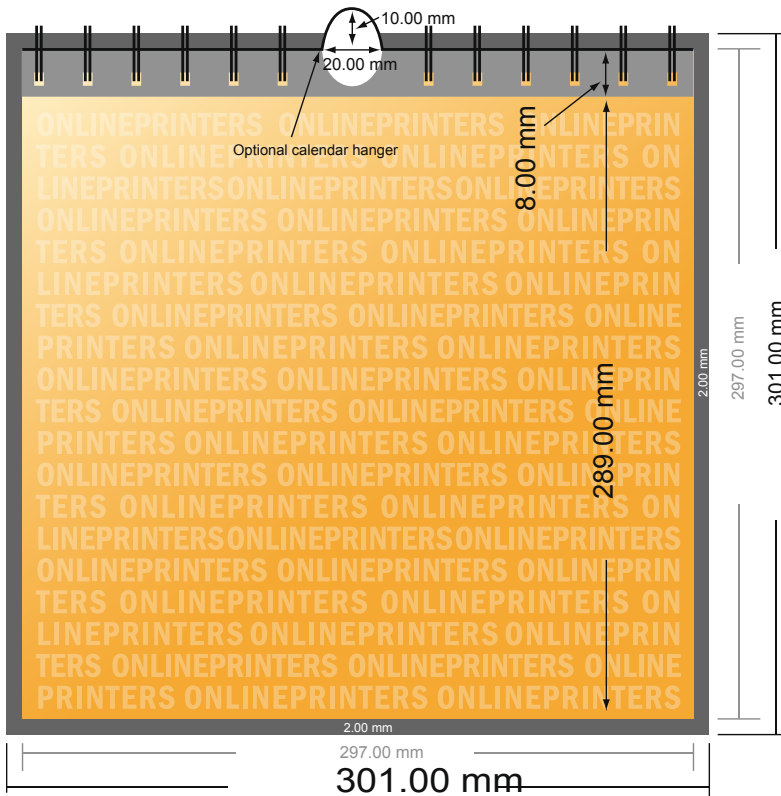

Wire-o Wall Calendars

A3-Square

- Data format (incl. 2.00 mm bleed): 30.10 x 30.10 cm
- Trimmed size: 29.70 x 29.70 cm
- **Safety margin**
Maintaining 4 mm space between the text/information and the edge of the trimmed format prevents undesirable cuts.

Please note:

- Allow for trim allowance and safety margin according to instructions.
- Arrange background graphics, images or graphics up to the edge of the data format.
- Tolerances may occur during production due to cutting, punching and folding processes.
- This sketch is not drawn to scale.
- Printing data: Instructions and templates can be found under the menu item "Printing data" at www.onlineprinters.com.