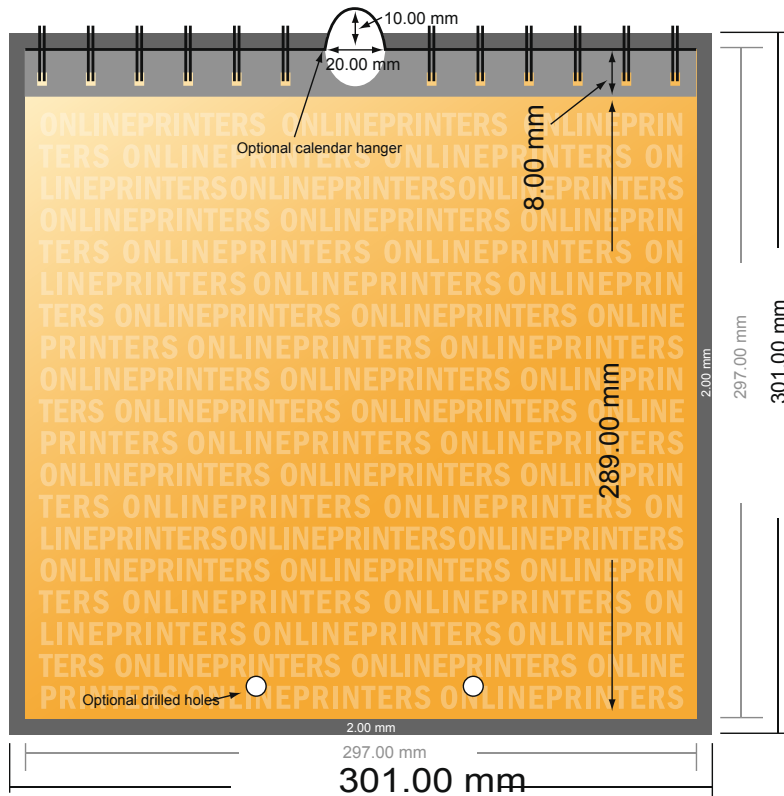

## Wire-o Wall Calendars

### A3-Square

- Data format (incl. 2.00 mm bleed): 30.10 x 30.10 cm
- Trimmed size: 29.70 x 29.70 cm
- Front side and reverse side dimensions are identical.
- **Safety margin**  
Maintaining 4 mm space between the text/information and the edge of the trimmed format prevents undesirable cuts.

### Please note:

- Allow for trim allowance and safety margin according to instructions.
- Arrange background graphics, images or graphics up to the edge of the data format.
- Tolerances may occur during production due to cutting, punching and folding processes.
- This sketch is not drawn to scale.
- Printing data: Instructions and templates can be found under the menu item "Printing data" at [www.onlineprinters.com](http://www.onlineprinters.com).