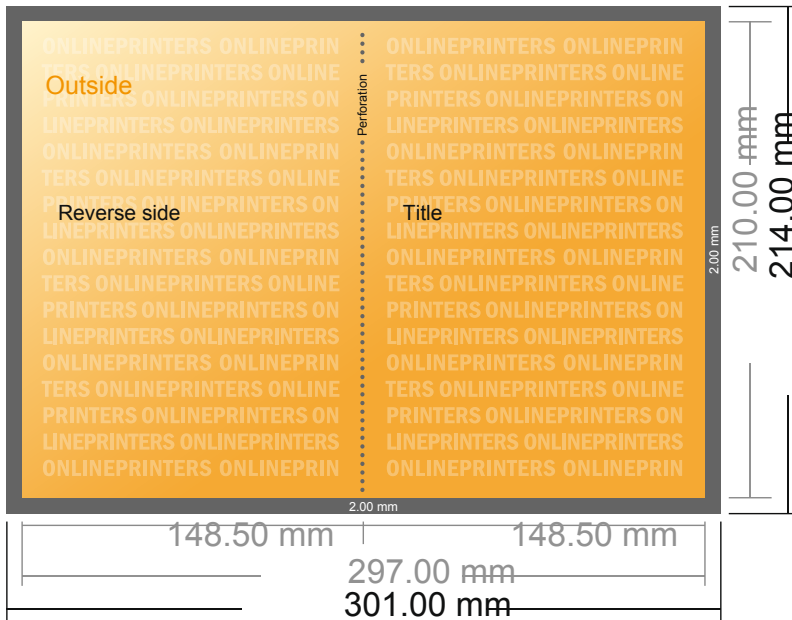

Perforated Folded Leaflets Portrait

A5 • Single fold • 4 pages

- Data format (incl. 2.00 mm bleed): 30.10 x 21.40 cm
- Trimmed size (open): 29.70 x 21.00 cm
- Trimmed size (closed): 14.80 x 21.00 cm

- **Safety margin**
Maintaining 4 mm space between the text/information and the edge of the trimmed format prevents undesirable cuts.

Please note:

- Allow for trim allowance and safety margin according to instructions.
- Arrange background graphics, images or graphics up to the edge of the data format.
- Tolerances may occur during production due to cutting, punching and folding processes.
- This sketch is not drawn to scale.
- Printing data: Instructions and templates can be found under the menu item "Printing data" at www.onlineprinters.com.