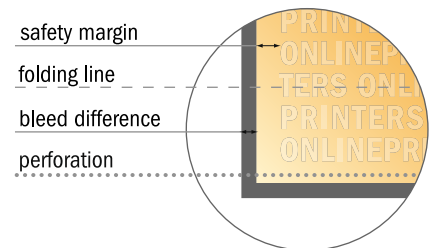

Perforated Folded Leaflets Portrait

A5 • Single fold • 4 pages

- Data format (incl. 2.00 mm bleed): 30.10 x 21.40 cm
- Trimmed size (open): 29.70 x 21.00 cm
- Trimmed size (closed): 14.80 x 21.00 cm

- **Safety margin**
Maintaining 4 mm space between the text/information and the edge of the trimmed format prevents undesirable cuts.

Please note:

- Allow for trim allowance and safety margin according to instructions.
- Arrange background graphics, images or graphics up to the edge of the data format.
- Tolerances may occur during production due to cutting, punching and folding processes.
- This sketch is not drawn to scale.
- Printing data: Instructions and templates can be found under the menu item "Printing data" at www.onlineprinters.com.