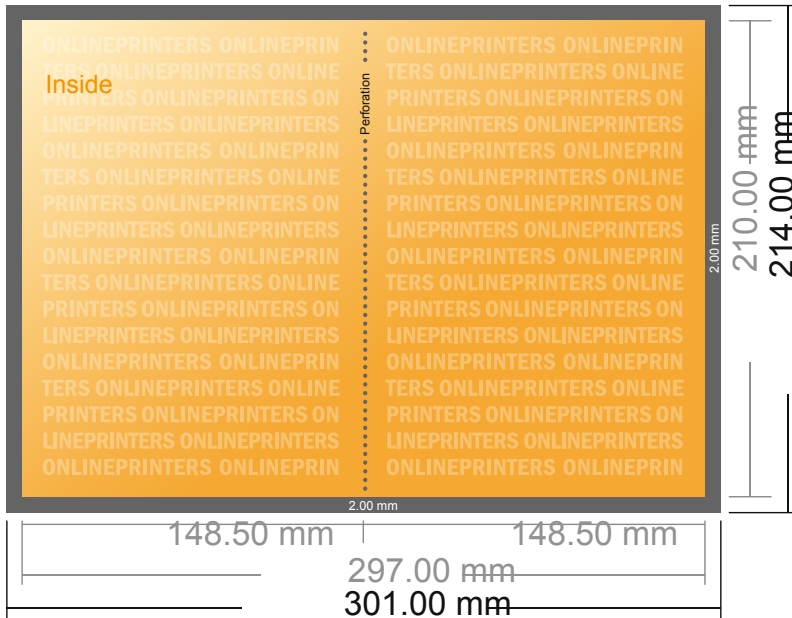

Perforated Folded Leaflets Portrait

A5 • Single fold • 4 pages

- Data format (incl. 2.00 mm bleed): 30.10 x 21.40 cm
- Trimmed size (open): 29.70 x 21.00 cm
- Trimmed size (closed): 14.80 x 21.00 cm

- **Safety margin**
Maintaining 4 mm space between the text/information and the edge of the trimmed format prevents undesirable cuts.

Please note:

- Allow for trim allowance and safety margin according to instructions.
- Arrange background graphics, images or graphics up to the edge of the data format.
- Tolerances may occur during production due to cutting, punching and folding processes.
- This sketch is not drawn to scale.
- Printing data: Instructions and templates can be found under the menu item "Printing data" at www.onlineprinters.com.