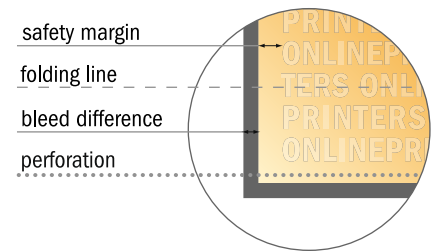

Perforated Folded Leaflets Portrait

A5 • Single fold • 4 pages

- Data format (incl. 2.00 mm bleed): 30.10 x 21.40 cm
- Trimmed size (open): 29.70 x 21.00 cm
- Trimmed size (closed): 14.80 x 21.00 cm

- **Safety margin**
Maintaining 4 mm space between the text/information and the edge of the trimmed format prevents undesirable cuts.

Please note:

- Allow for trim allowance and safety margin according to instructions.
- Arrange background graphics, images or graphics up to the edge of the data format.
- Tolerances may occur during production due to cutting, punching and folding processes.
- This sketch is not drawn to scale.
- Printing data: Instructions and templates can be found under the menu item "Printing data" at www.onlineprinters.com.