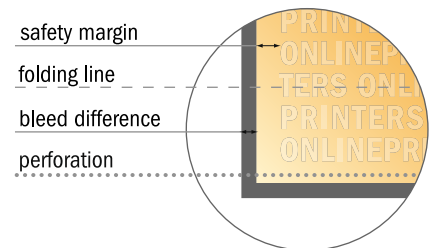

Perforated Folded Leaflets Portrait

A6 • Single fold • 4 pages

- Data format (incl. 2.00 mm bleed): 21.40 x 15.20 cm
- Trimmed size (open): 21.00 x 14.80 cm
- Trimmed size (closed): 10.50 x 14.80 cm

▪ **Safety margin**
 Maintaining 4 mm space between the text/information and the edge of the trimmed format prevents undesirable cuts.

Please note:

- Allow for trim allowance and safety margin according to instructions.
- Arrange background graphics, images or graphics up to the edge of the data format.
- Tolerances may occur during production due to cutting, punching and folding processes.
- This sketch is not drawn to scale.
- Printing data: Instructions and templates can be found under the menu item "Printing data" at www.onlineprinters.com.

Perforated Folded Leaflets Portrait

A6 • Single fold • 4 pages

- Data format (incl. 2.00 mm bleed): 21.40 x 15.20 cm
- Trimmed size (open): 21.00 x 14.80 cm
- Trimmed size (closed): 10.50 x 14.80 cm

- **Safety margin**
Maintaining 4 mm space between the text/information and the edge of the trimmed format prevents undesirable cuts.