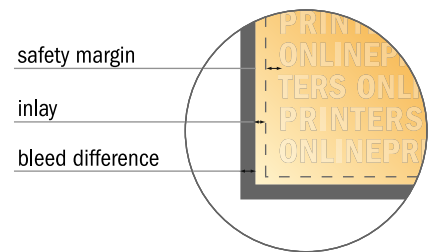

# Fabric Posters, print only

DIN-B2 • Portrait

- Data format (incl. 10.00 mm inlay): 52.00 x 72.00 cm
- Trimmed size: 50.00 x 70.00 cm
- **Safety margin**  
Maintaining 4 mm space between the text/information and the edge of the trimmed format prevents undesirable cuts.

### Please note:

- Allow for trim allowance and safety margin according to instructions.
- Arrange background graphics, images or graphics up to the edge of the data format.
- Tolerances may occur during production due to cutting, punching and folding processes.
- This sketch is not drawn to scale.
- Printing data: Instructions and templates can be found under the menu item "Printing data" at [www.onlineprinters.com](http://www.onlineprinters.com).