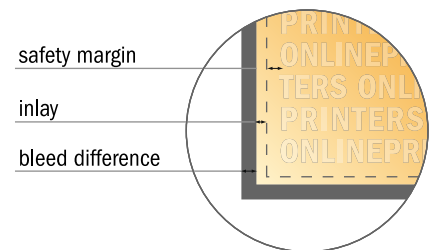

## Fabric Posters, print only

DIN-A2 Half • Portrait

- Data format (incl. 10.00 mm inlay): 23.00 x 61.40 cm
- Trimmed size: 21.00 x 59.40 cm
- **Safety margin**  
Maintaining 4 mm space between the text/information and the edge of the trimmed format prevents undesirable cuts.

### Please note:

- Allow for trim allowance and safety margin according to instructions.
- Arrange background graphics, images or graphics up to the edge of the data format.
- Tolerances may occur during production due to cutting, punching and folding processes.
- This sketch is not drawn to scale.
- Printing data: Instructions and templates can be found under the menu item "Printing data" at [www.onlineprinters.com](http://www.onlineprinters.com).