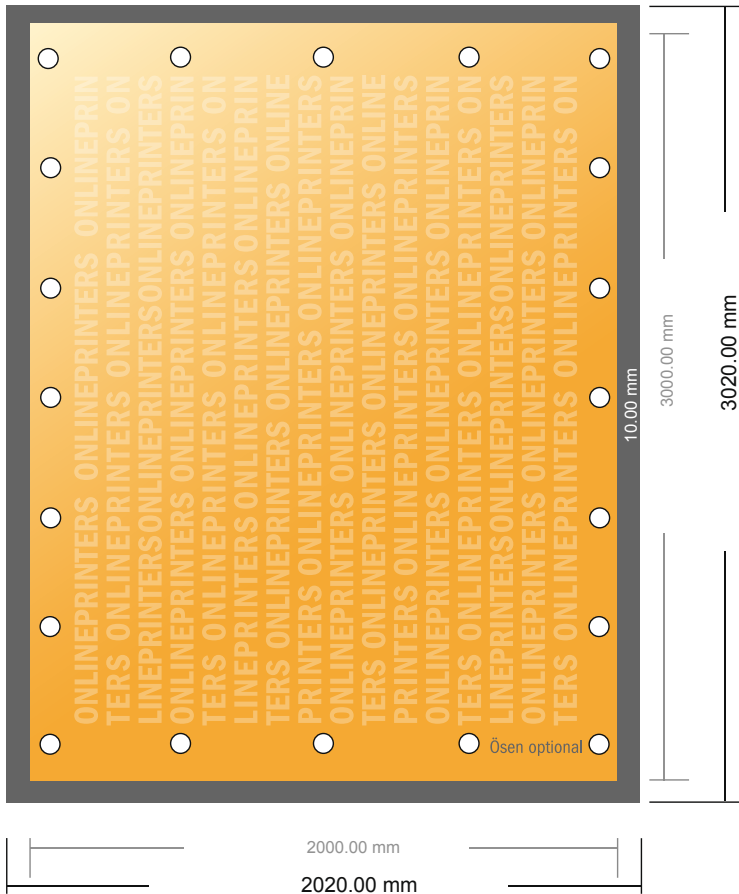

PVC Tarpaulins

300.0 x 200.0 cm

- **Data format**
(incl. 10.00 mm bleed):
302.00 x 202.00 cm
- **Trimmed size:**
300.00 x 200.00 cm
- **Safety margin**
Maintaining 50 mm space between the text/information and the edge of the trimmed format prevents undesirable cuts.

Please note:

- Allow for trim allowance and safety margin according to instructions.
- Arrange background graphics, images or graphics up to the edge of the data format.
- Tolerances may occur during production due to cutting, punching and folding processes.
- This sketch is not drawn to scale.
- Printing data: Instructions and templates can be found under the menu item "Printing data" at www.onlineprinters.com.