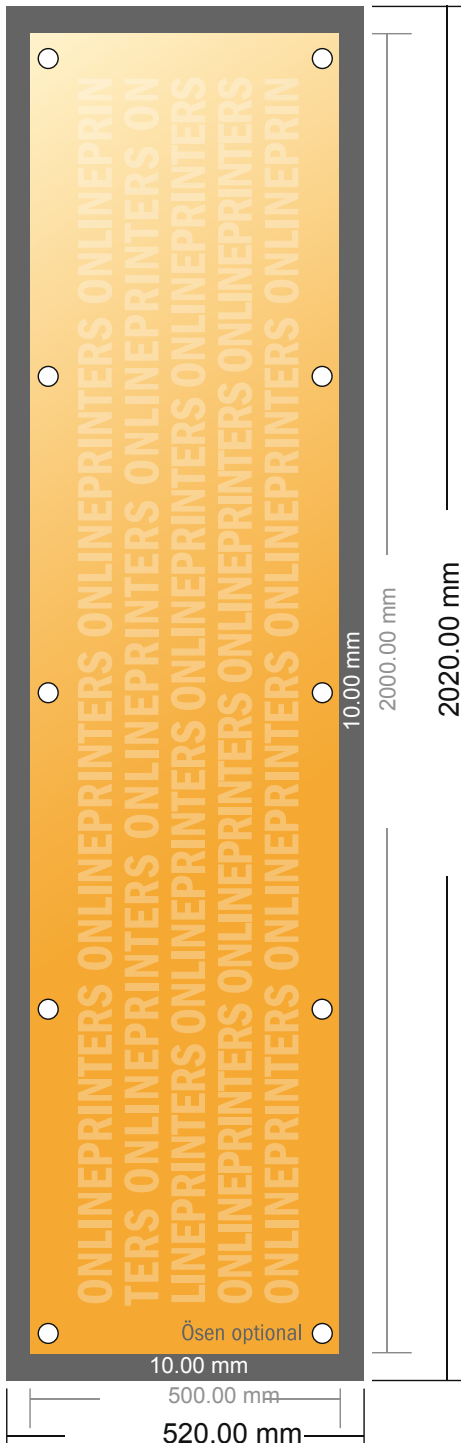

## PVC Tarpaulins

200.0 x 50.0 cm

- **Data format**  
(incl. 10.00 mm bleed):  
202.00 x 52.00 cm
- **Trimmed size:**  
200.00 x 50.00 cm
- **Safety margin**  
Maintaining 50 mm space between the text/information and the edge of the trimmed format prevents undesirable cuts.

### Please note:

- Allow for trim allowance and safety margin according to instructions.
- Arrange background graphics, images or graphics up to the edge of the data format.
- Tolerances may occur during production due to cutting, punching and folding processes.
- This sketch is not drawn to scale.
- Printing data: Instructions and templates can be found under the menu item "Printing data" at [www.onlineprinters.com](http://www.onlineprinters.com).