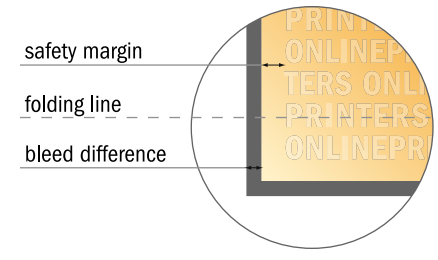

Folded Leaflets UV-coated Portrait

1/3 DIN-A3 • Letter fold • 6 pages

- Data format (incl. 2.00 mm bleed): 42.10 x 30.10 cm
- Trimmed size (open): 41.70 x 29.70 cm
- Trimmed size (closed): 14.00 x 29.70 cm

▪ **Safety margin**
 Maintaining 4 mm space between the text/information and the edge of the trimmed format prevents undesirable cuts.

Please note:

- Allow for trim allowance and safety margin according to instructions.
- Arrange background graphics, images or graphics up to the edge of the data format.
- Tolerances may occur during production due to cutting, punching and folding processes.
- This sketch is not drawn to scale.
- Printing data: Instructions and templates can be found under the menu item "Printing data" at www.onlineprinters.com.