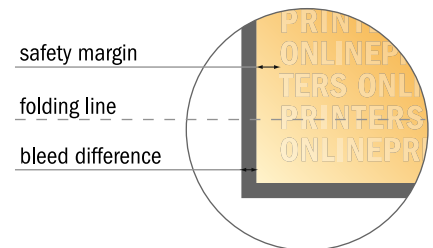

▪ **Safety margin**
 Maintaining 4 mm space between the text/information and the edge of the trimmed format prevents undesirable cuts.

Please note:

- Allow for trim allowance and safety margin according to instructions.
- Arrange background graphics, images or graphics up to the edge of the data format.
- Tolerances may occur during production due to cutting, punching and folding processes.
- This sketch is not drawn to scale.
- Printing data: Instructions and templates can be found under the menu item "Printing data" at www.onlineprinters.com.

Folded Leaflets UV-coated Portrait

1/3 DIN-A3 • Letter fold • 6 pages

- Data format (incl. 2.00 mm bleed): 42.10 x 30.10 cm
- Trimmed size (open): 41.70 x 29.70 cm
- Trimmed size (closed): 14.00 x 29.70 cm