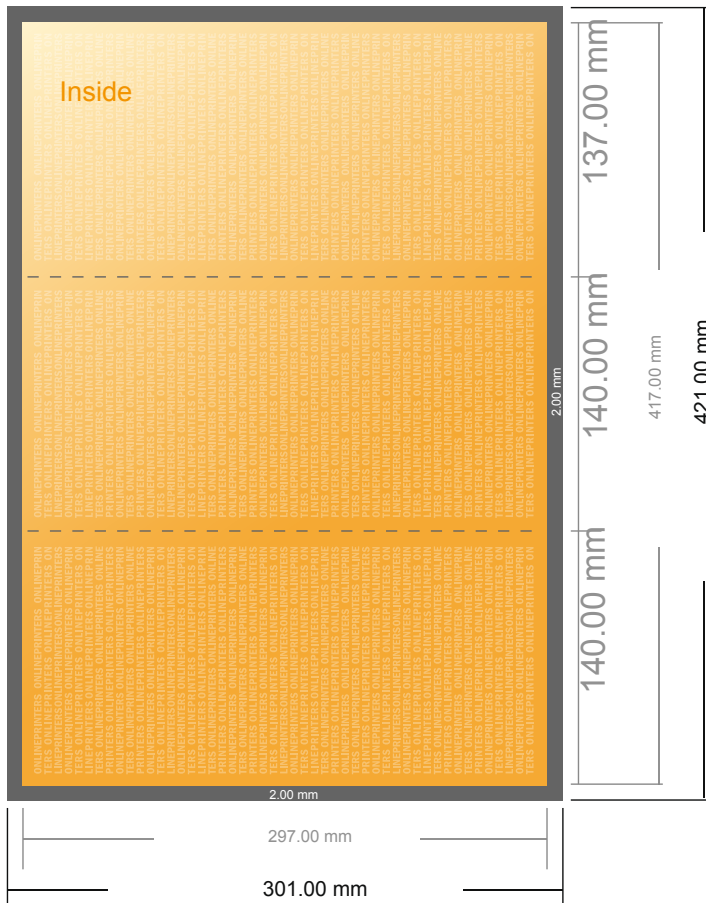

Folded Leaflets UV-coated Portrait

1/3 DIN-A3 • Letter fold • 6 pages

- Data format (incl. 2.00 mm bleed): 42.10 x 30.10 cm
- Trimmed size (open): 41.70 x 29.70 cm
- Trimmed size (closed): 14.00 x 29.70 cm

▪ **Safety margin**
 Maintaining 4 mm space between the text/information and the edge of the trimmed format prevents undesirable cuts.

Please note:

- Allow for trim allowance and safety margin according to instructions.
- Arrange background graphics, images or graphics up to the edge of the data format.
- Tolerances may occur during production due to cutting, punching and folding processes.
- This sketch is not drawn to scale.
- Printing data: Instructions and templates can be found under the menu item "Printing data" at www.onlineprinters.com.