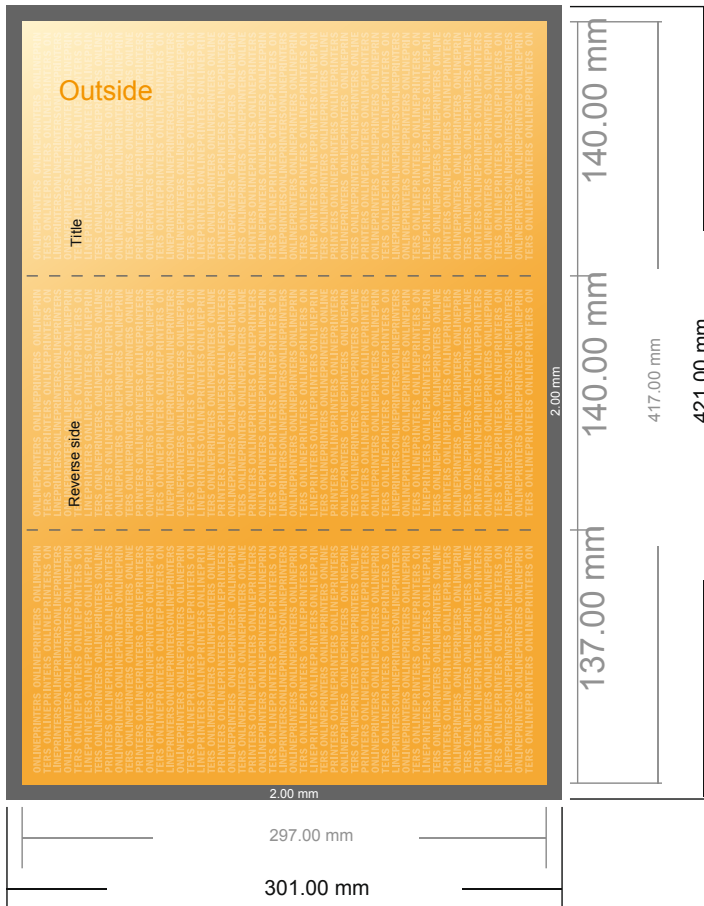

Folded Leaflets UV-coated Portrait

1/3 DIN-A3 • Letter fold • 6 pages

- Data format (incl. 2.00 mm bleed): 42.10 x 30.10 cm
- Trimmed size (open): 41.70 x 29.70 cm
- Trimmed size (closed): 14.00 x 29.70 cm

▪ **Safety margin**
 Maintaining 4 mm space between the text/information and the edge of the trimmed format prevents undesirable cuts.

Please note:

- Allow for trim allowance and safety margin according to instructions.
- Arrange background graphics, images or graphics up to the edge of the data format.
- Tolerances may occur during production due to cutting, punching and folding processes.
- This sketch is not drawn to scale.
- Printing data: Instructions and templates can be found under the menu item "Printing data" at www.onlineprinters.com.