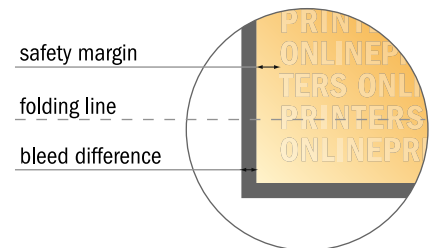

# Folded Leaflets UV-coated Landscape

DL • Single fold • 4 pages

- Data format  
(incl. 2.00 mm bleed):  
42.40 x 10.90 cm
- Trimmed size:  
42.00 x 10.50 cm
- Trimmed size (closed):  
21.00 x 10.50 cm
- **Safety margin**  
Maintaining 4 mm space between the text/information and the edge of the trimmed format prevents undesirable cuts.

**Please note:**

- Allow for trim allowance and safety margin according to instructions.
- Arrange background graphics, images or graphics up to the edge of the data format.
- Tolerances may occur during production due to cutting, punching and folding processes.
- This sketch is not drawn to scale.
- Printing data: Instructions and templates can be found under the menu item "Printing data" at [www.onlineprinters.com](http://www.onlineprinters.com).

# Folded Leaflets UV-coated Landscape

DL • Single fold • 4 pages

- Data format (incl. 2.00 mm bleed): 42.40 x 10.90 cm
- Trimmed size: 42.00 x 10.50 cm
- Trimmed size (closed): 21.00 x 10.50 cm

▪ **Safety margin**  
 Maintaining 4 mm space between the text/information and the edge of the trimmed format prevents undesirable cuts.