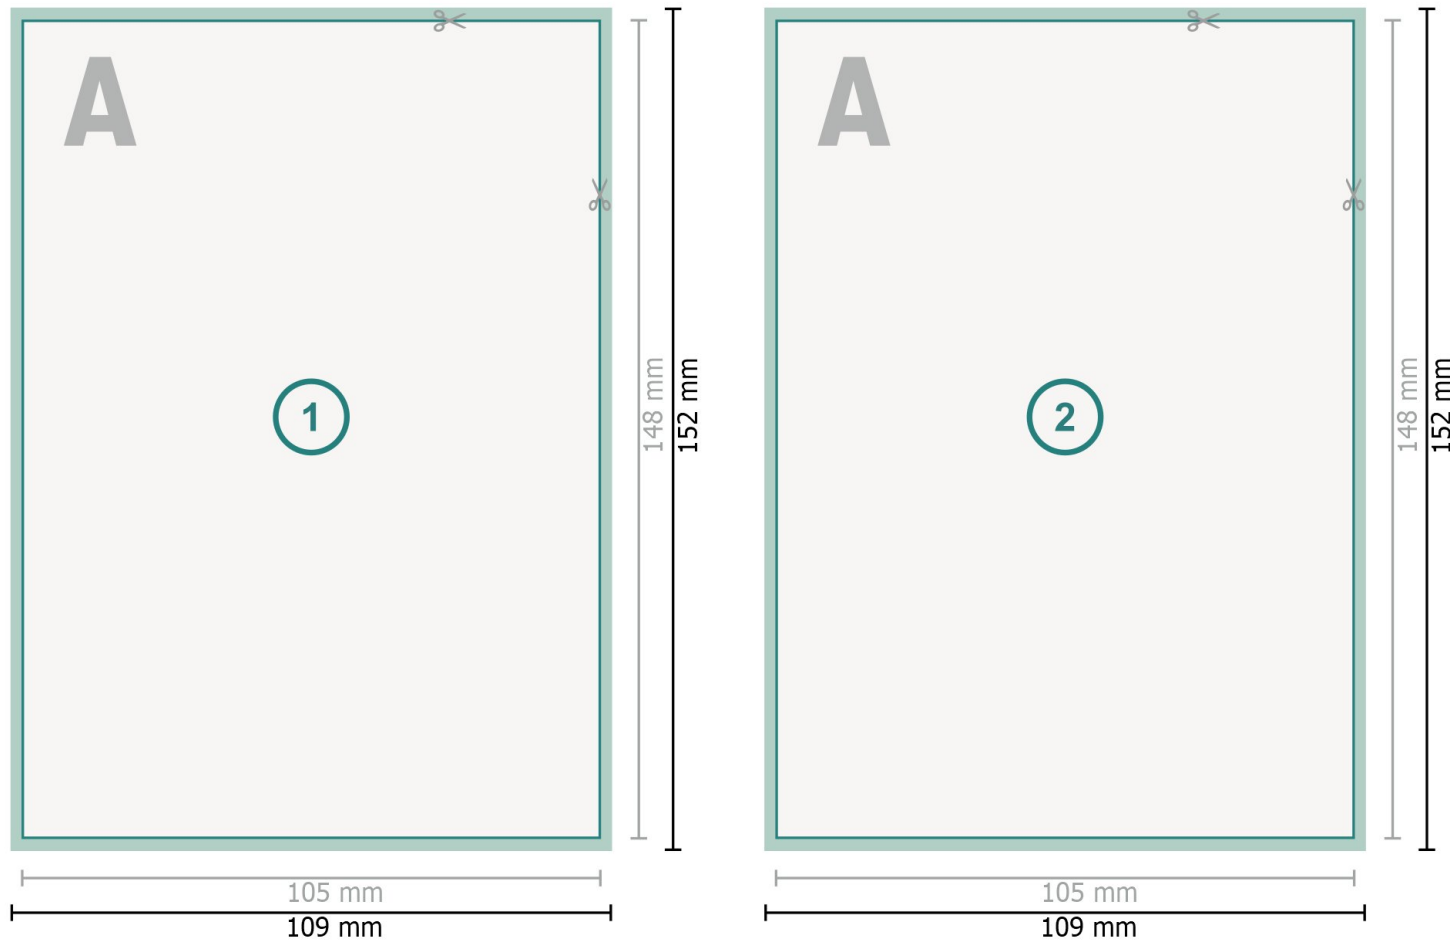

# Flyers with spot hot foil stamping, A6

**Dataformat (incl. mm bleed):**  
10,9 x 15,2 cm

**bleed:**  
mm

**Trimmed size:**  
10,5 x 14,8 cm

**Safety margin:**  
4 mm  
Maintaining space between the text/information and the edge of the trimmed format prevents undesirable cuts.

## Please note:

Allow for trim allowance and safety margin according to instructions.

Arrange background graphics, images or graphics up to the edge of the data format.

Tolerances may occur during production due to cutting, punching and folding processes.

## Explanation of symbols

 Bleed

 Reading direction

 Trimmed size

 Data format