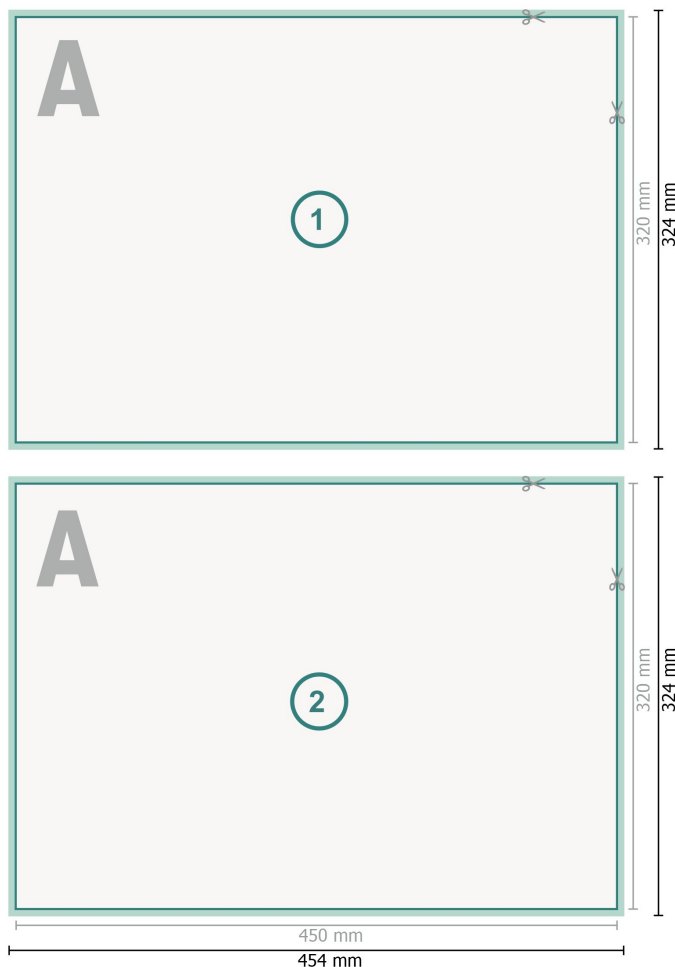

Placemats, 45 x 32 cm, printed on both sides

Dataformat (incl. 2 mm bleed):

45,4 x 32,4 cm

bleed:

2 mm

Trimmed size:

45 x 32 cm

Safety margin:

4 mm

Maintaining space between the text/information and the edge of the trimmed format prevents undesirable cuts.

Explanation of symbols

 Bleed

 Reading direction

 Trimmed size

 Data format

 We will cut/perforate your product here

Please note:

Allow for trim allowance and safety margin according to instructions.

Arrange background graphics, images or graphics up to the edge of the data format.

Tolerances may occur during production due to cutting, punching and folding processes.