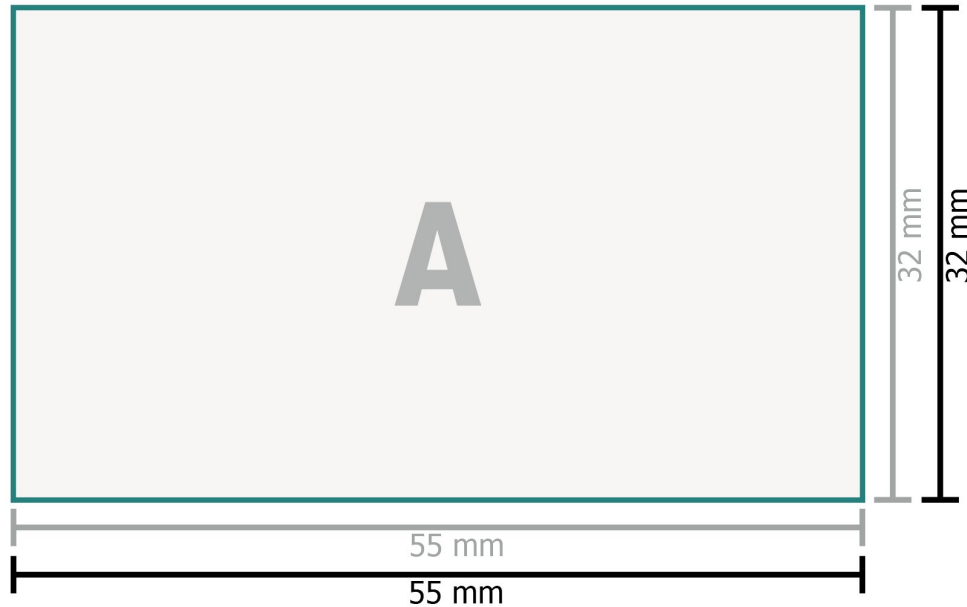

# Multi-packs Trodat Professional stamp 5206

### Data format:

5,5 x 3,2 cm

### Safety margin:

1 mm

Maintaining space between the text/information and the edge of the trimmed format prevents undesirable cuts.

Texts, objects and graphs must be created in 100 % black, no grey scales

### Explanation of symbols

**A** Reading direction

— Trimmed size

— Data format