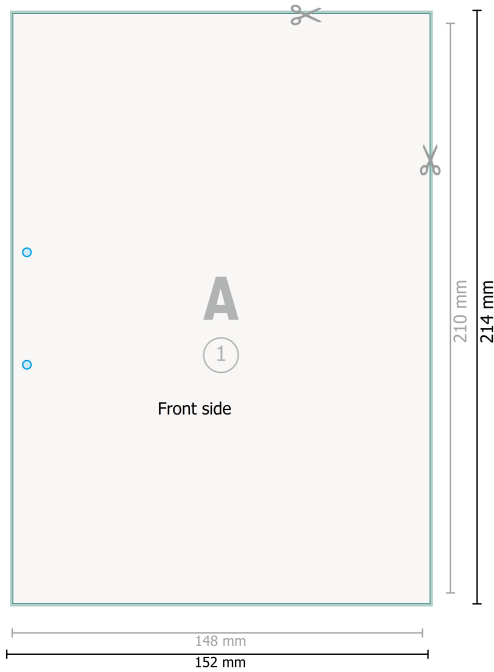

Letterheads, A5, printed on both sides

Optional drilled holes

Dataformat (incl. 2 mm bleed):
15,2 x 21,4 cm

bleed:
2 mm

Trimmed size:
14,8 x 21 cm

Safety margin:
4 mm

Maintaining space between the text/information and the edge of the trimmed format prevents undesirable cuts.

Explanation of symbols

 Bleed

 Reading direction

 Trimmed size

 Data format

Please note:

Allow for trim allowance and safety margin according to instructions.

Arrange background graphics, images or graphics up to the edge of the data format.

Tolerances may occur during production due to cutting, punching and folding processes.

Printing data: Instructions and templates can be found under the menu item *Printing data* at www.onlineprinters.ie