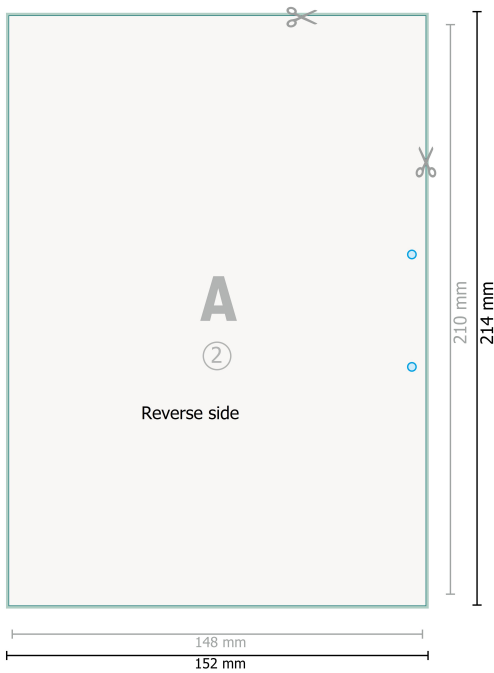

Letterheads, A5, printed on both sides

Optional drilled holes

Dataformat (incl. 2 mm bleed):
15,2 x 21,4 cm

bleed:
2 mm

Trimmed size:
14,8 x 21 cm

Safety margin:
4 mm

Maintaining space between the text/information and the edge of the trimmed format prevents undesirable cuts.

Explanation of symbols

 Bleed

 Reading direction

 Trimmed size

 Data format

Please note:

Allow for trim allowance and safety margin according to instructions.

Arrange background graphics, images or graphics up to the edge of the data format.