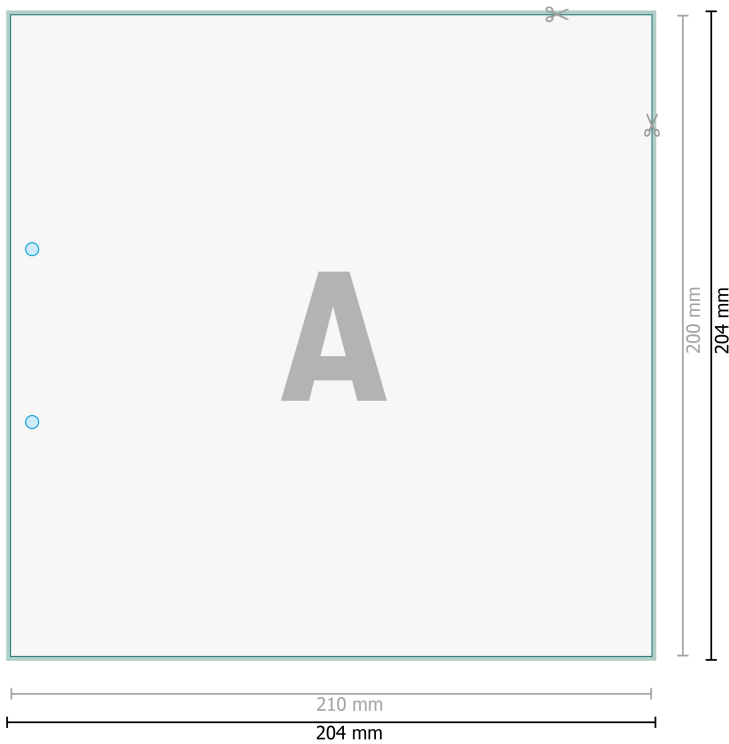

Letterheads, 21 x 20 cm, printed on one side

Optional drilled holes

Dataformat (incl. 2 mm bleed):

21,4 x 20,4 cm

bleed:

2 mm

Trimmed size:

21 x 20 cm

Safety margin:

4 mm

Maintaining space between the text/information and the edge of the trimmed format prevents undesirable cuts.

Explanation of symbols

 Bleed

 Reading direction

 Trimmed size

 Data format

Please note:

Allow for trim allowance and safety margin according to instructions.

Arrange background graphics, images or graphics up to the edge of the data format.

Tolerances may occur during production due to cutting, punching and folding processes.