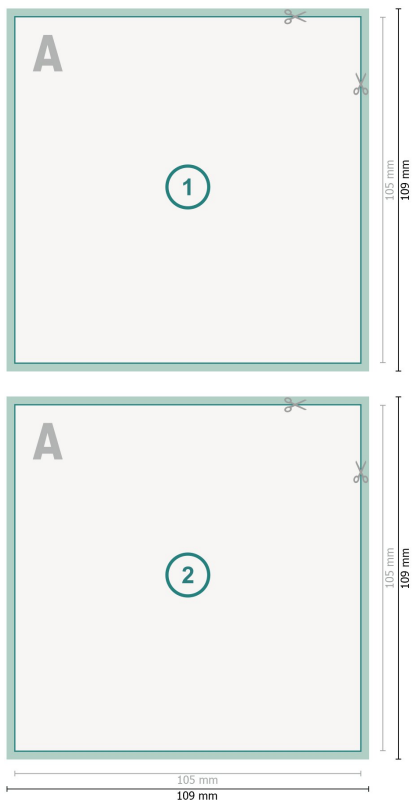

Postcards with spot hot foil stamping, A6-Square

Dataformat (incl. mm bleed):
10,9 x 10,9 cm

bleed:
mm

Trimmed size:
10,5 x 10,5 cm

Safety margin:
4 mm

Maintaining space between the text/information and the edge of the trimmed format prevents undesirable cuts.

Explanation of symbols

 Bleed

 Reading direction

 Trimmed size

 Data format

Please note:

Allow for trim allowance and safety margin according to instructions.

Arrange background graphics, images or graphics up to the edge of the data format.