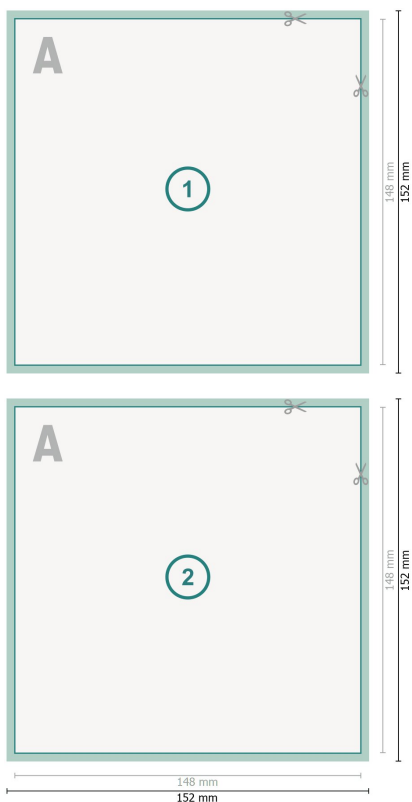

Postcards with spot relief varnish, A5-Square

Dataformat (incl. mm bleed):

15,2 x 15,2 cm

bleed:

mm

Trimmed size:

14,8 x 14,8 cm

Safety margin:

4 mm

Maintaining space between the text/information and the edge of the trimmed format prevents undesirable cuts.

Explanation of symbols

 Bleed

 Reading direction

 Trimmed size

 Data format

Please note:

Allow for trim allowance and safety margin according to instructions.

Arrange background graphics, images or graphics up to the edge of the data format.

Tolerances may occur during production due to cutting, punching and folding processes.