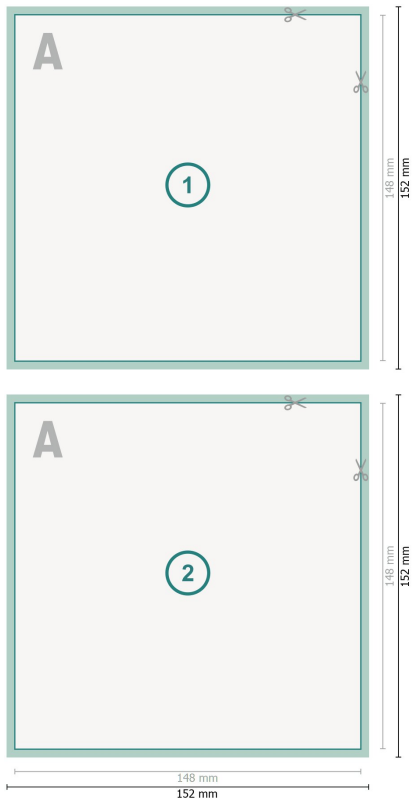

Postcards with spot hot foil stamping, A5-Square

Dataformat (incl. mm bleed):
15,2 x 15,2 cm

bleed:
mm

Trimmed size:
14,8 x 14,8 cm

Safety margin:
4 mm

Maintaining space between the text/information and the edge of the trimmed format prevents undesirable cuts.

Explanation of symbols

 Bleed

 Reading direction

 Trimmed size

 Data format

Please note:

Allow for trim allowance and safety margin according to instructions.

Arrange background graphics, images or graphics up to the edge of the data format.