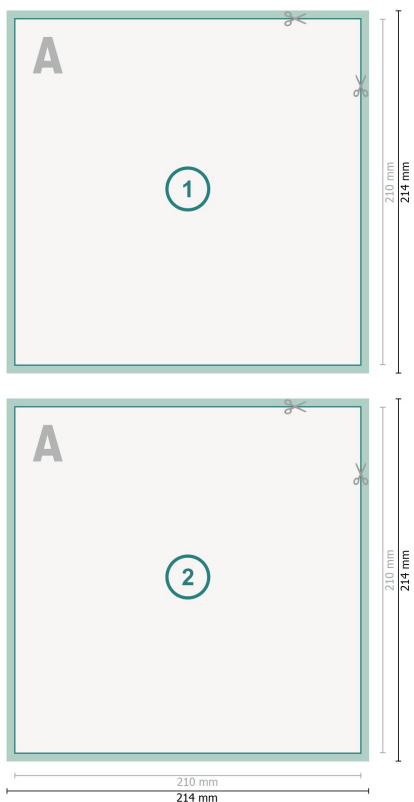

Postcards with spot hot foil stamping, A4-Square

Dataformat (incl. mm bleed):

21,4 x 21,4 cm

bleed:

mm

Trimmed size:

21 x 21 cm

Safety margin:

4 mm

Maintaining space between the text/information and the edge of the trimmed format prevents undesirable cuts.

Explanation of symbols

 Bleed

 Reading direction

 Trimmed size

 Data format

Please note:

Allow for trim allowance and safety margin according to instructions.

Arrange background graphics, images or graphics up to the edge of the data format.

Tolerances may occur during production due to cutting, punching and folding processes.