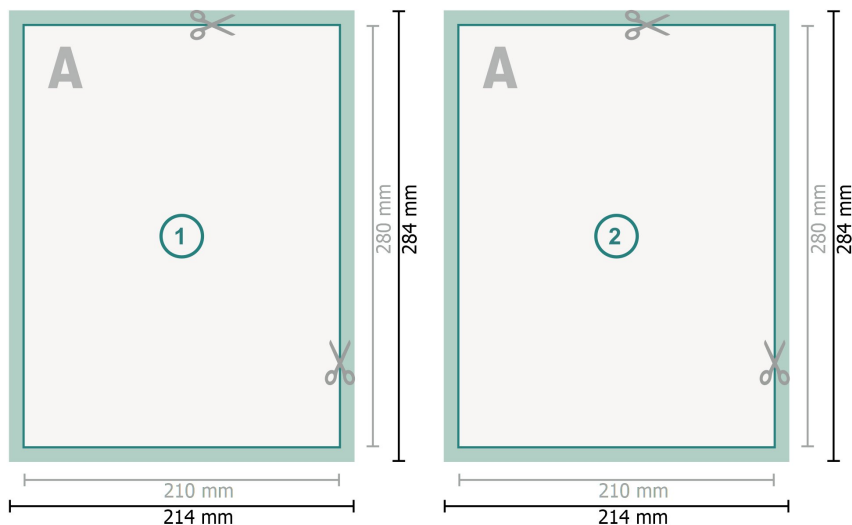

# Postcards with spot hot foil stamping, 21 x 28 cm

## Dataformat (incl. mm bleed):

21,4 x 28,4 cm

## Trimmed size:

21 x 28 cm

## Safety margin:

4 mm

Maintaining space between the text/information and the edge of the trimmed format prevents undesirable cuts.