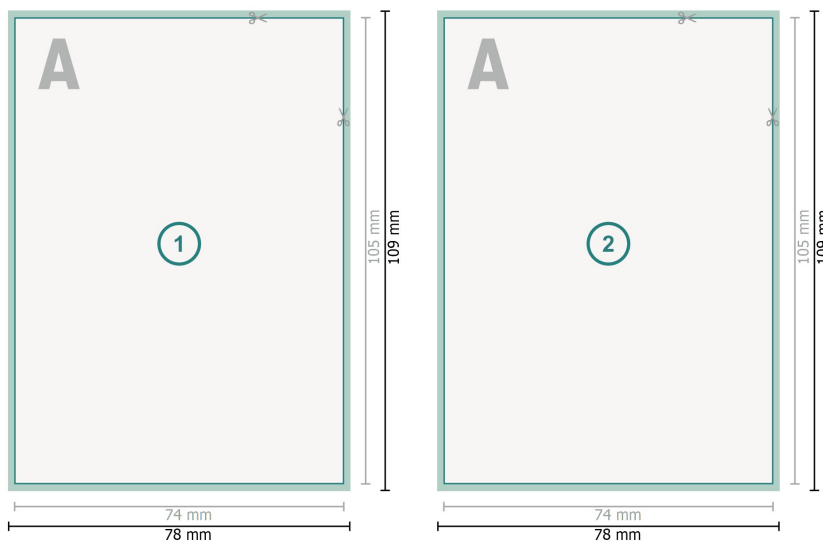

# Postcards with spot hot foil stamping, A7

**Dataformat (incl. mm bleed):**

7,8 x 10,9 cm

**bleed:**

mm

**Trimmed size:**

7,4 x 10,5 cm

**Safety margin:**

4 mm

Maintaining space between the text/information and the edge of the trimmed format prevents undesirable cuts.

## Explanation of symbols

 Bleed

 Reading direction

 Trimmed size

 Data format

### Please note:

Allow for trim allowance and safety margin according to instructions.

Arrange background graphics, images or graphics up to the edge of the data format.

Tolerances may occur during production due to cutting, punching and folding processes.