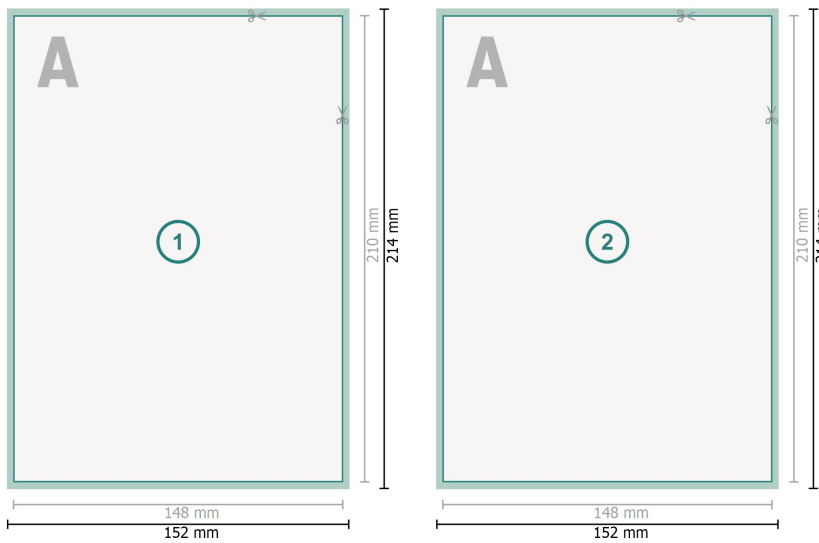

Postcards with spot hot foil stamping, A5

Dataformat (incl. mm bleed):

15,2 x 21,4 cm

bleed:

mm

Trimmed size:

14,8 x 21 cm

Safety margin:

4 mm

Maintaining space between the text/information and the edge of the trimmed format prevents undesirable cuts.

Explanation of symbols

 Bleed

 Reading direction

 Trimmed size

 Data format

Please note:

Allow for trim allowance and safety margin according to instructions.

Arrange background graphics, images or graphics up to the edge of the data format.

Tolerances may occur during production due to cutting, punching and folding processes.