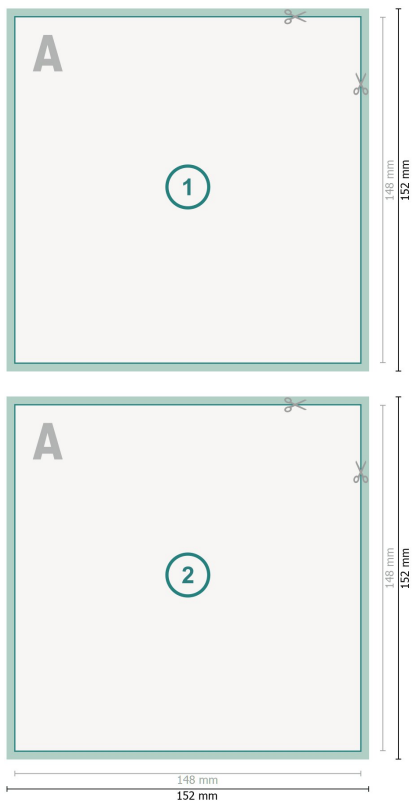

# Postcards with spot UV varnish, A5-Square

**Dataformat (incl. mm bleed):**  
15,2 x 15,2 cm

**bleed:**  
mm

**Trimmed size:**  
14,8 x 14,8 cm

**Safety margin:**  
4 mm

Maintaining space between the text/information and the edge of the trimmed format prevents undesirable cuts.

## Explanation of symbols

 Bleed

 Reading direction

 Trimmed size

 Data format

## Please note:

Allow for trim allowance and safety margin according to instructions.

Arrange background graphics, images or graphics up to the edge of the data format.

Tolerances may occur during production due to cutting, punching and folding processes.