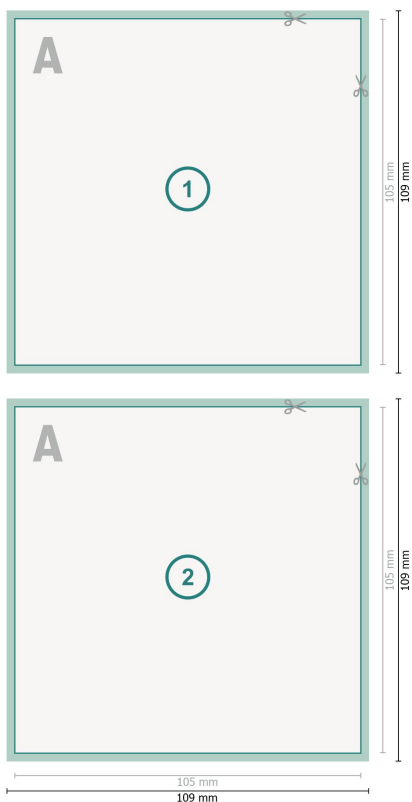

Postcards with spot relief varnish, A6-Square

Dataformat (incl. mm bleed):

10,9 x 10,9 cm

bleed:

mm

Trimmed size:

10,5 x 10,5 cm

Safety margin:

4 mm

Maintaining space between the text/information and the edge of the trimmed format prevents undesirable cuts.

Explanation of symbols

 Bleed

 Reading direction

 Trimmed size

 Data format

Please note:

Allow for trim allowance and safety margin according to instructions.

Arrange background graphics, images or graphics up to the edge of the data format.

Tolerances may occur during production due to cutting, punching and folding processes.