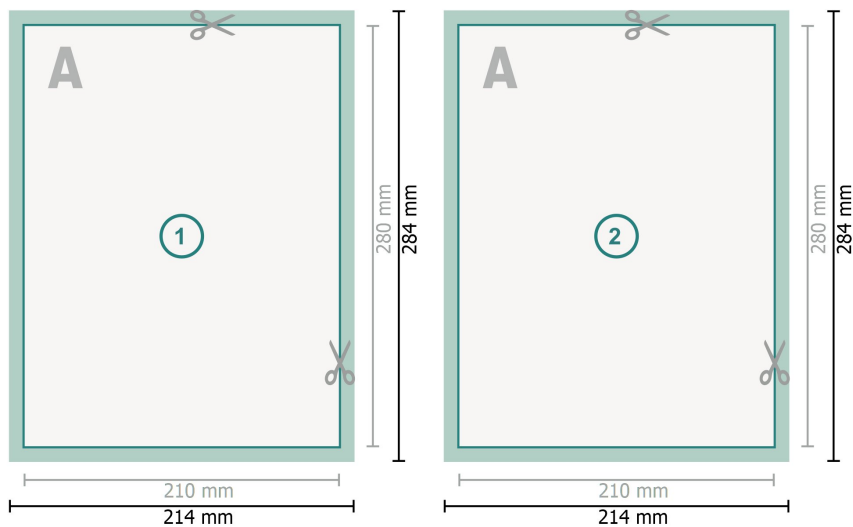

# Postcards with spot relief varnish, 21 x 28 cm

## Dataformat (incl. mm bleed):

21,4 x 28,4 cm

## Trimmed size:

21 x 28 cm

## Safety margin:

4 mm

Maintaining space between the text/information and the edge of the trimmed format prevents undesirable cuts.