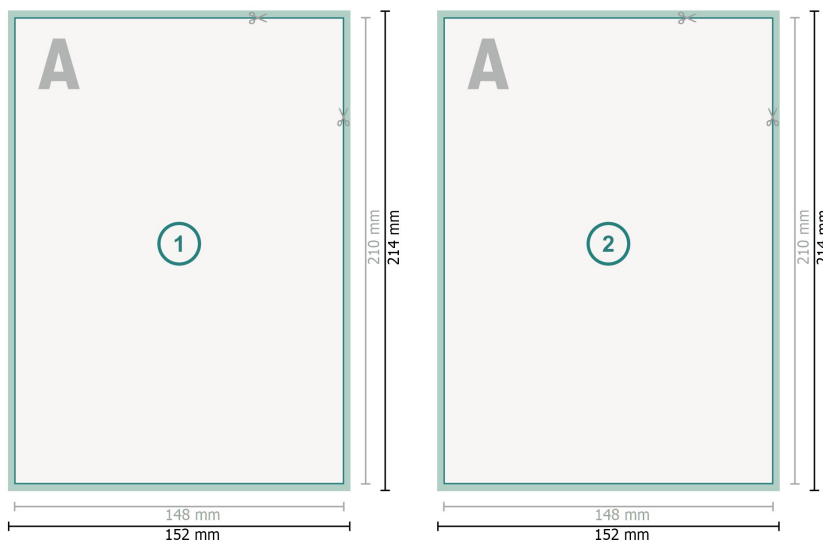

# Postcards with spot relief varnish, A5

**Dataformat (incl. mm bleed):**

15,2 x 21,4 cm

**bleed:**

mm

**Trimmed size:**

14,8 x 21 cm

**Safety margin:**

4 mm

Maintaining space between the text/information and the edge of the trimmed format prevents undesirable cuts.

### Explanation of symbols

 Bleed

 Reading direction

 Trimmed size

 Data format

### Please note:

Allow for trim allowance and safety margin according to instructions.

Arrange background graphics, images or graphics up to the edge of the data format.

Tolerances may occur during production due to cutting, punching and folding processes.