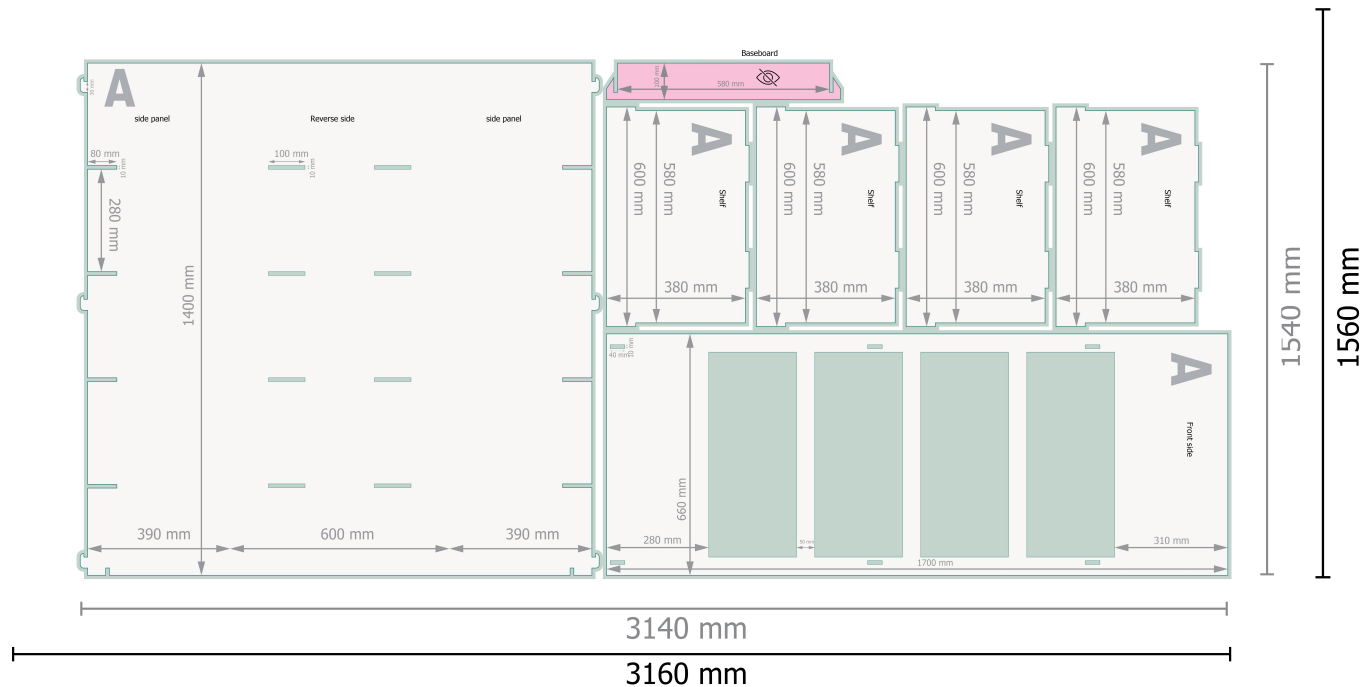

Shelf displays for 4 shelves

Dataformat (incl. 10 mm bleed):
316 x 156 cm

Trimmed size:
314 x 154 cm

bleed:
10 mm

Safety margin:
3 mm

Maintaining space between the text/information and the edge of the trimmed format prevents undesirable cuts.

Please remove the die line from the download template before generating your printfiles.
Please provide a second file (view file) to specify the position of the die line.

Explanation of symbols

-  Bleed
-  Reading direction
-  Trimmed size
-  Data format
-  invisible

Please note:

Allow for trim allowance and safety margin according to instructions.

Arrange background graphics, images or graphics up to the edge of the data format.

Tolerances may occur during production due to cutting, punching and folding processes.