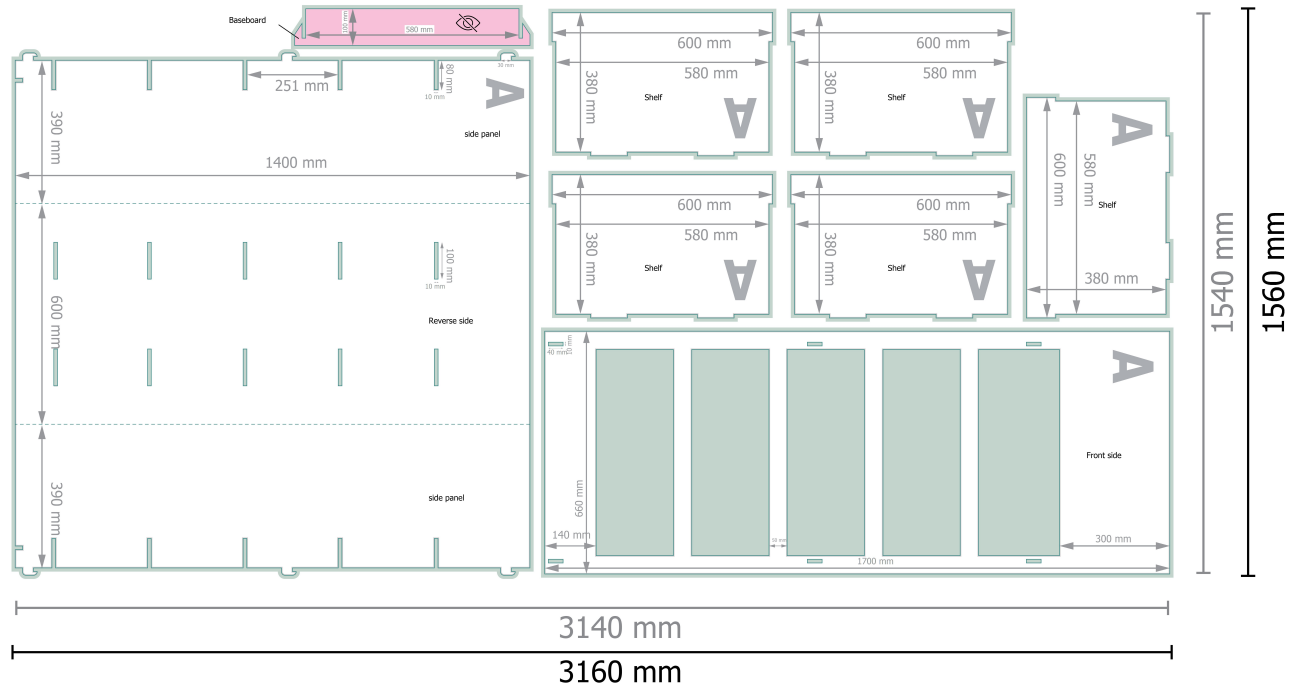

Shelf displays for 5 shelves

Dataformat (incl. 10 mm bleed):

316 x 156 cm

Trimmed size:

314 x 154 cm

bleed:

10 mm

Safety margin:

3 mm

Maintaining space between the text/information and the edge of the trimmed format prevents undesirable cuts.

Please remove the die line from the download template before generating your printfiles.
Please provide a second file (view file) to specify the position of the die line.

Explanation of symbols

 Bleed

 Reading direction

 Trimmed size

 Data format

 invisible

Please note:

Allow for trim allowance and safety margin according to instructions.

Arrange background graphics, images or graphics up to the edge of the data format.

Tolerances may occur during production due to cutting, punching and folding processes.

Printing data: Instructions and templates can be found under the menu item *Printing data* at www.onlineprinters.ie