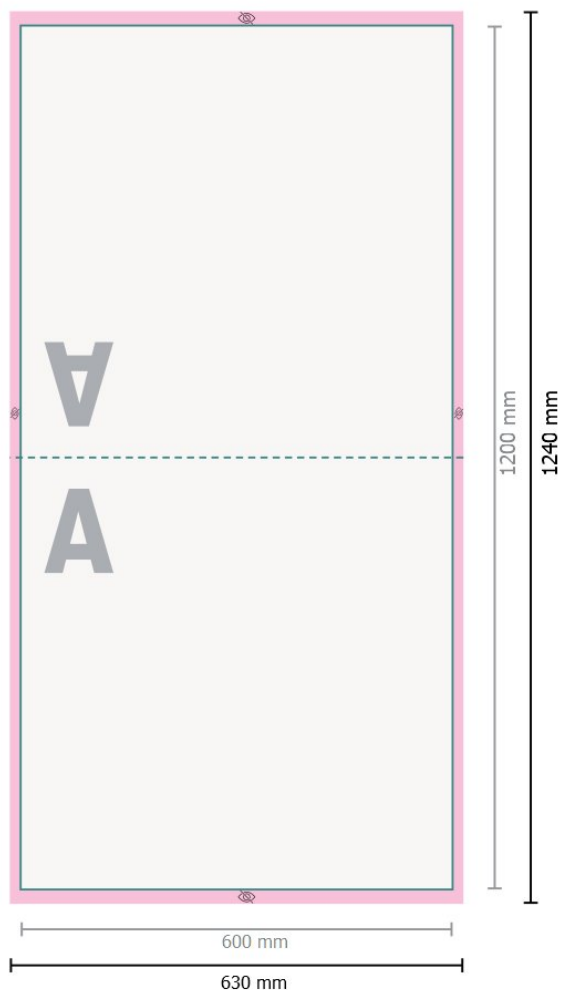

Outdoor cushions, 60 x 60 cm

Data format:

63 x 124 cm

Visible area:

60 x 120 cm

Safety margin:

5 mm

Maintaining space between the text/information and the edge of the trimmed format prevents undesirable cuts.

Please remove the die line from the download template before generating your printfiles. Please provide a second file (view file) to specify the position of the die line.

Explanation of symbols

A Reading direction

 Data format

 invisible

Please note:

Allow for trim allowance and safety margin according to instructions.

Arrange background graphics, images or graphics up to the edge of the data format.

Tolerances may occur during production due to cutting, punching and folding processes.