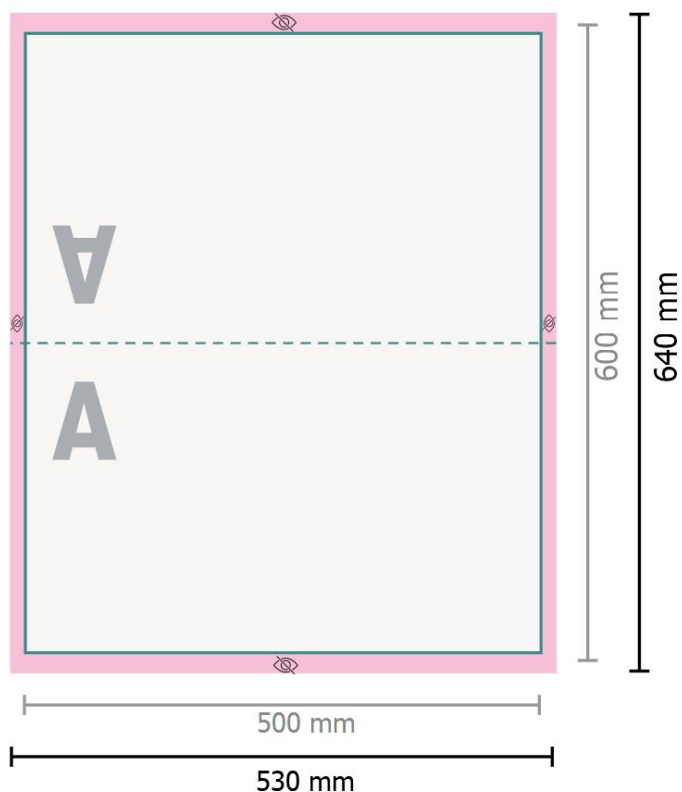

## Data format:

53 x 64 cm

## Visible area:

50 x 60 cm

## Safety margin:

5 mm

Maintaining space between the text/information and the edge of the trimmed format prevents undesirable cuts.

Please remove the die line from the download template before generating your printfiles. Please provide a second file (view file) to specify the position of the die line.

## Please note:

Allow for trim allowance and safety margin according to instructions.

Arrange background graphics, images or graphics up to the edge of the data format.

Tolerances may occur during production due to cutting, punching and folding processes.