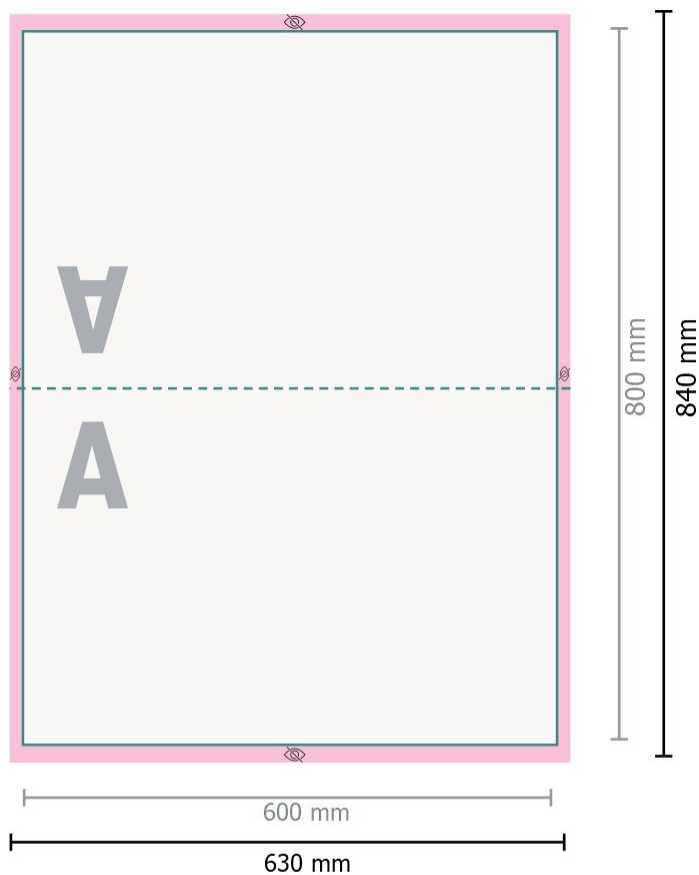

Outdoor cushions, 60 x 40 cm

Data format:

63 x 84 cm

Visible area:

60 x 80 cm

Safety margin:

5 mm

Maintaining space between the text/information and the edge of the trimmed format prevents undesirable cuts.

Please remove the die line from the download template before generating your printfiles. Please provide a second file (view file) to specify the position of the die line.

Explanation of symbols

A Reading direction

 Data format

 invisible

Please note:

Allow for trim allowance and safety margin according to instructions.

Arrange background graphics, images or graphics up to the edge of the data format.

Tolerances may occur during production due to cutting, punching and folding processes.