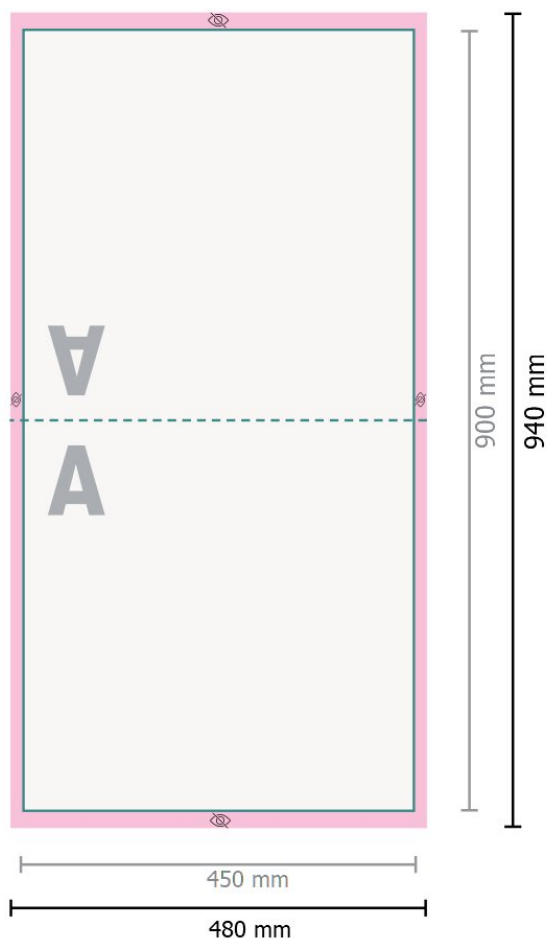

Outdoor cushions, 45 x 45 cm

Data format:

48 x 94 cm

Visible area:

45 x 90 cm

Safety margin:

5 mm

Maintaining space between the text/information and the edge of the trimmed format prevents undesirable cuts.

Please remove the die line from the download template before generating your printfiles. Please provide a second file (view file) to specify the position of the die line.

Explanation of symbols

A Reading direction

— Data format

 invisible

Please note:

Allow for trim allowance and safety margin according to instructions.

Arrange background graphics, images or graphics up to the edge of the data format.

Tolerances may occur during production due to cutting, punching and folding processes.