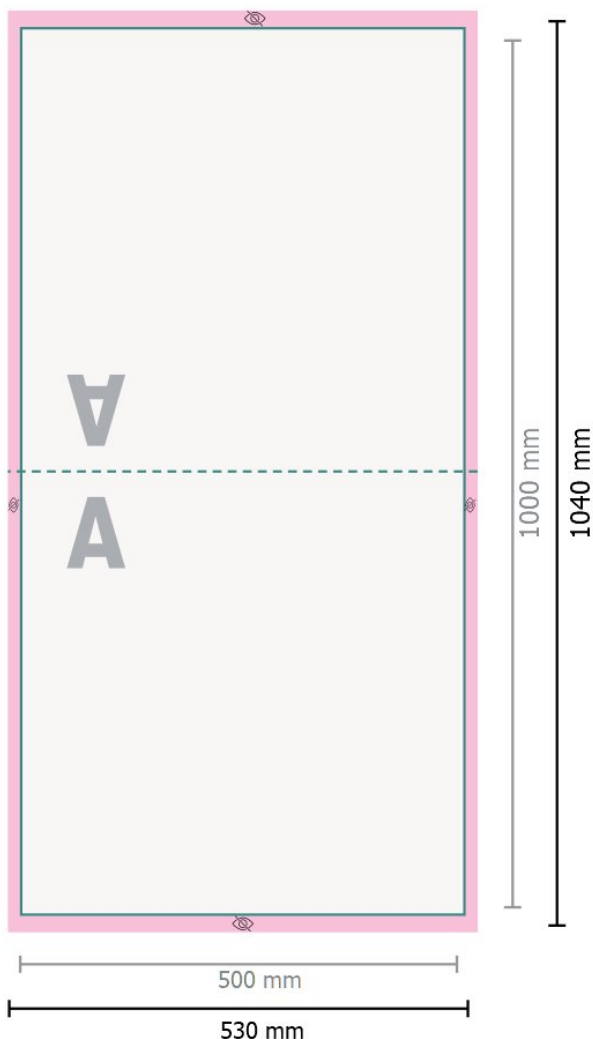

Outdoor cushions, 50 x 50 cm

Data format:

53 x 104 cm

Visible area:

50 x 100 cm

Safety margin:

5 mm

Maintaining space between the text/information and the edge of the trimmed format prevents undesirable cuts.

Please remove the die line from the download template before generating your printfiles. Please provide a second file (view file) to specify the position of the die line.

Explanation of symbols

A Reading direction

 Data format

 invisible

Please note:

Allow for trim allowance and safety margin according to instructions.

Arrange background graphics, images or graphics up to the edge of the data format.

Tolerances may occur during production due to cutting, punching and folding processes.