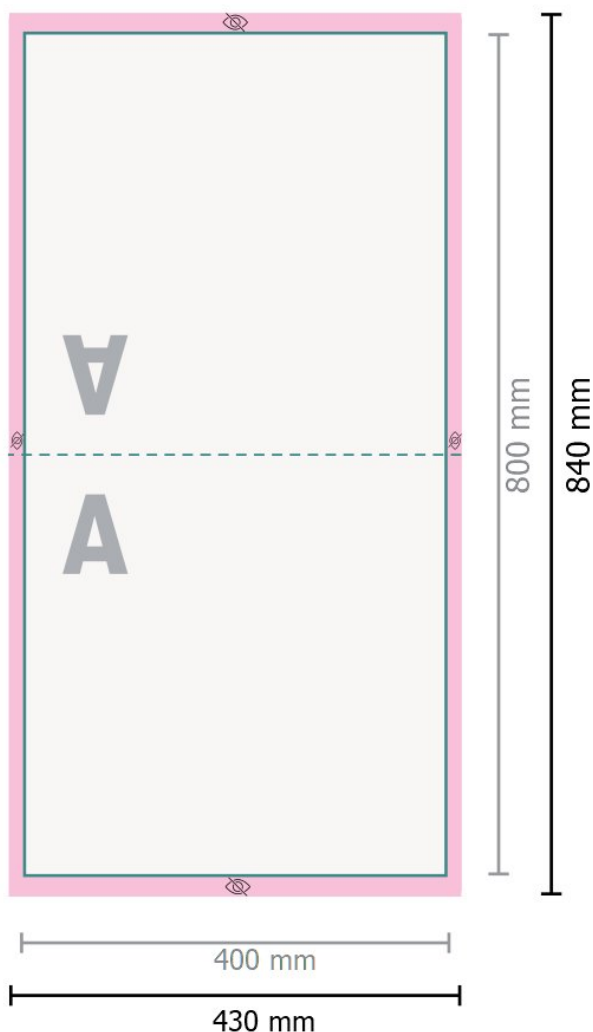

Outdoor cushions, 40 x 40 cm

Data format:

43 x 84 cm

Visible area:

40 x 80 cm

Safety margin:

5 mm

Maintaining space between the text/information and the edge of the trimmed format prevents undesirable cuts.

Please remove the die line from the download template before generating your printfiles. Please provide a second file (view file) to specify the position of the die line.

Explanation of symbols

A Reading direction

 Data format

 invisible

Please note:

Allow for trim allowance and safety margin according to instructions.

Arrange background graphics, images or graphics up to the edge of the data format.

Tolerances may occur during production due to cutting, punching and folding processes.