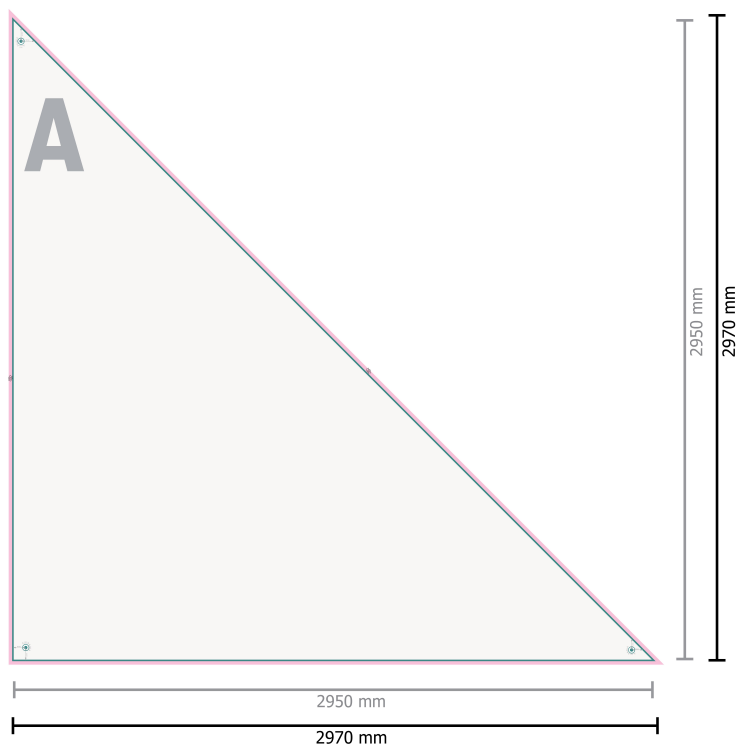

# Shade sails, triangle

 eyelets

Please remove the die line from the download template before generating your printfiles. Please provide a second file (view file) to specify the position of the die line.

## Data format:

297 x 297 cm

## Visible area:

295 x 295 cm

## Safety margin:

4 mm

Maintaining space between the text/information and the edge of the trimmed format prevents undesirable cuts.