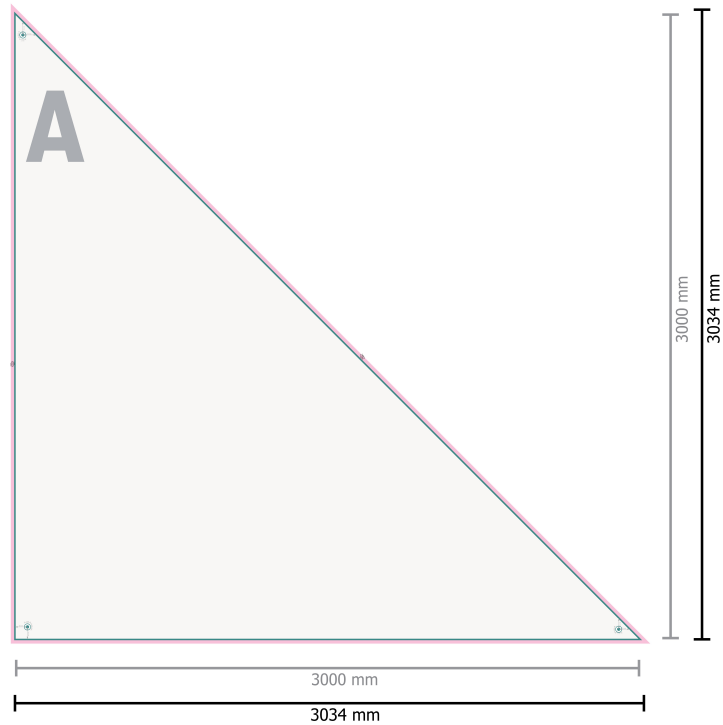

Shade sails, triangle

 eyelets

Please remove the die line from the download template before generating your printfiles.
Please provide a second file (view file) to specify the position of the die line.

Data format:
303,4 x 303,4 cm

Visible area:
300 x 300 cm

Safety margin:
4 mm
Maintaining space between the text/information and the edge of the trimmed format prevents undesirable cuts.

Please note:

Allow for trim allowance and safety margin according to instructions.

Arrange background graphics, images or graphics up to the edge of the data format.

Tolerances may occur during production due to cutting, punching and folding processes.

Printing data: Instructions and templates can be found under the menu item *Printing data* at www.onlineprinters.ie

Explanation of symbols

 Reading direction

 Data format

 invisible