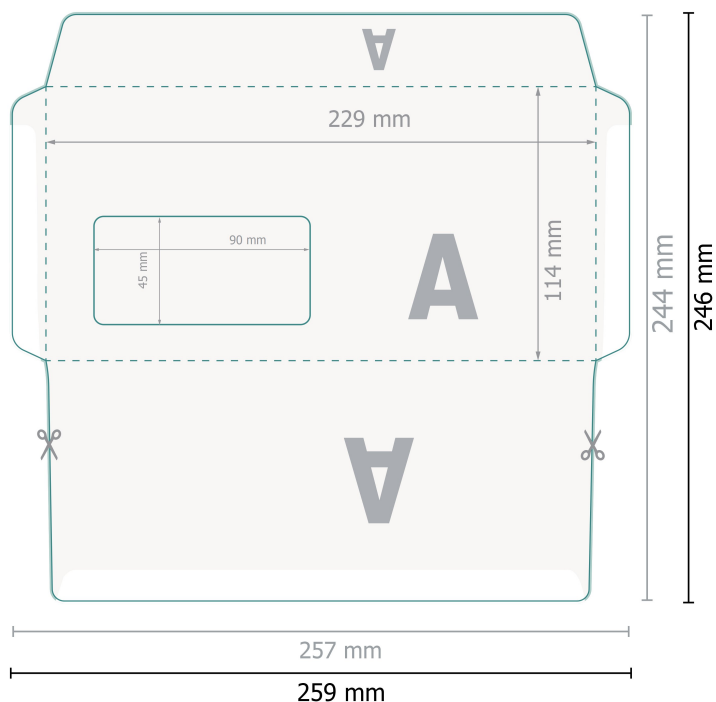

Envelopes, C6/5 with window left, 75 gsm offset paper

Please remove the die line from the download template before generating your printfiles.
Please provide a second file (view file) to specify the position of the die line.

Dataformat (incl. 1 mm bleed):

25,9 x 24,6 cm

Trimmed size:

25,7 x 24,4 cm

Trimmed size (closed):

22,9 x 11,4 cm

Printable area:

25,7 x 24,4 cm

bleed:

1 mm

Safety margin:

4 mm

Maintaining space between the text/information and the edge of the trimmed format prevents undesirable cuts.

Explanation of symbols

 Bleed

 Reading direction

 Trimmed size

 Data format

 We will cut/perforate your product here

 Not printable

 Creasing/Folding

Please note:

Allow for trim allowance and safety margin according to instructions.

Arrange background graphics, images or graphics up to the edge of the data format.