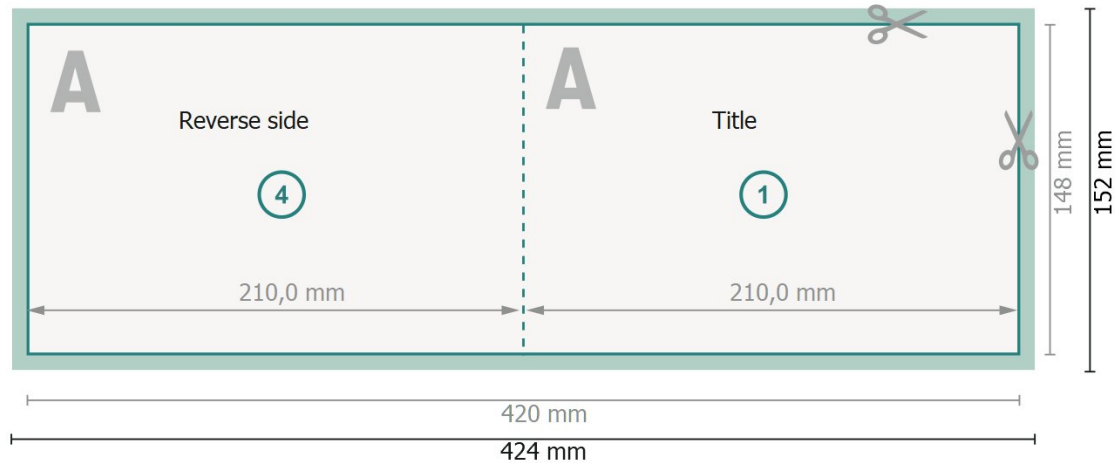

# Klappkarten Querformat, A5

1 fold

Outside

Inside

**Dataformat (incl. 2 mm bleed):**

42,4 x 15,2 cm

**bleed:**

2 mm

**Trimmed size:**

42 x 14,8 cm

**Trimmed size (closed):**

21 x 14,8 cm

**Safety margin:**

4 mm

Maintaining space between the text/information and the edge of the trimmed format prevents undesirable cuts.

## Please note:

Allow for trim allowance and safety margin according to instructions.

Arrange background graphics, images or graphics up to the edge of the data format.

Tolerances may occur during production due to cutting, punching and folding processes.