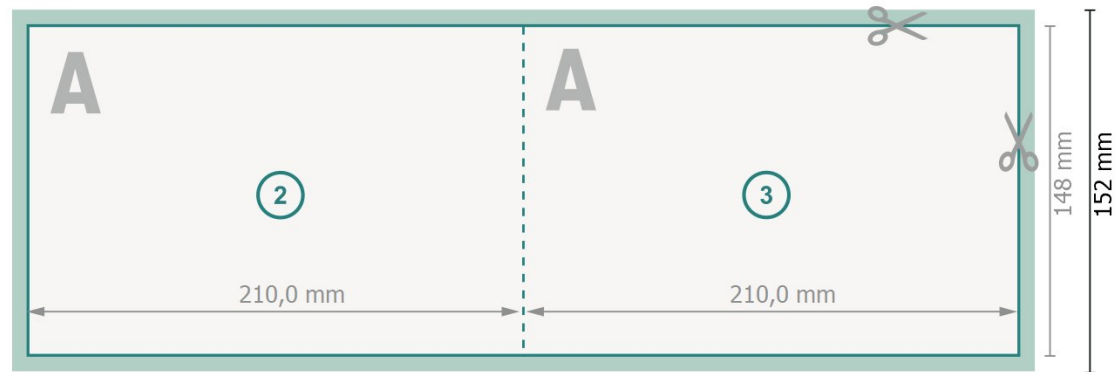

# Klappkarten Querformat, A5

1 fold

Outside

Inside

**Dataformat (incl. 2 mm bleed):**

42,4 x 15,2 cm

**bleed:**

2 mm

**Trimmed size:**

42 x 14,8 cm

**Trimmed size (closed):**

21 x 14,8 cm

**Safety margin:**

4 mm

Maintaining space between the text/information and the edge of the trimmed format prevents undesirable cuts.

## Please note:

Allow for trim allowance and safety margin according to instructions.

Arrange background graphics, images or graphics up to the edge of the data format.

Tolerances may occur during production due to cutting, punching and folding processes.