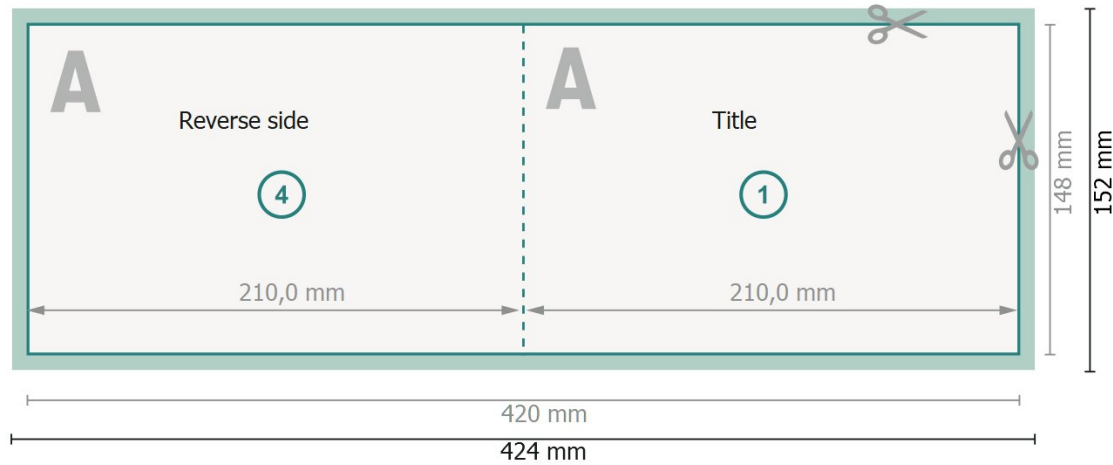

Folded Cards Landscape, A5

1 fold

Outside

Inside

Dataformat (incl. 2 mm bleed):

42,4 x 15,2 cm

bleed:

2 mm

Trimmed size:

42 x 14,8 cm

Trimmed size (closed):

21 x 14,8 cm

Safety margin:

4 mm

Maintaining space between the text/information and the edge of the trimmed format prevents undesirable cuts.

Explanation of symbols

 Bleed

 Reading direction

 Trimmed size

 Data format

 We will cut/perforate your product here

Please note:

Allow for trim allowance and safety margin according to instructions.

Arrange background graphics, images or graphics up to the edge of the data format.