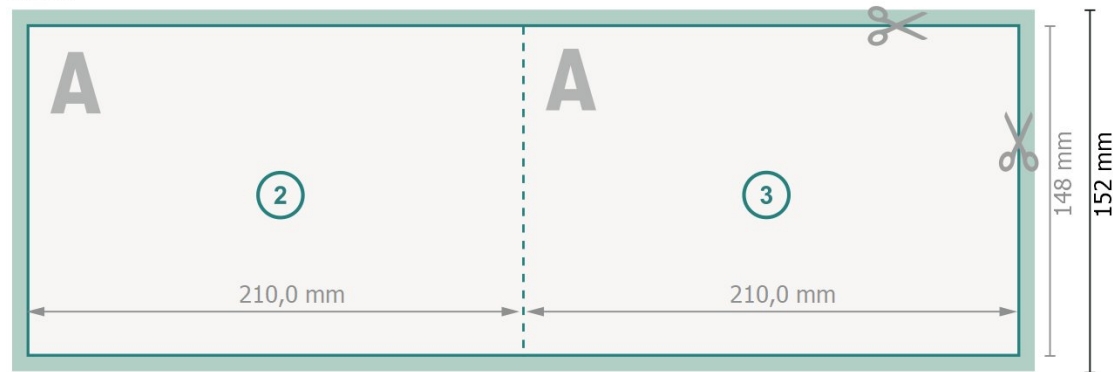

Folded Cards Landscape, A5

1 fold

Outside

Inside

Dataformat (incl. 2 mm bleed):

42,4 x 15,2 cm

bleed:

2 mm

Trimmed size:

42 x 14,8 cm

Trimmed size (closed):

21 x 14,8 cm

Safety margin:

4 mm

Maintaining space between the text/information and the edge of the trimmed format prevents undesirable cuts.

Explanation of symbols

 Bleed

 Reading direction

 Trimmed size

 Data format

 We will cut/perforate your product here

Please note:

Allow for trim allowance and safety margin according to instructions.

Arrange background graphics, images or graphics up to the edge of the data format.