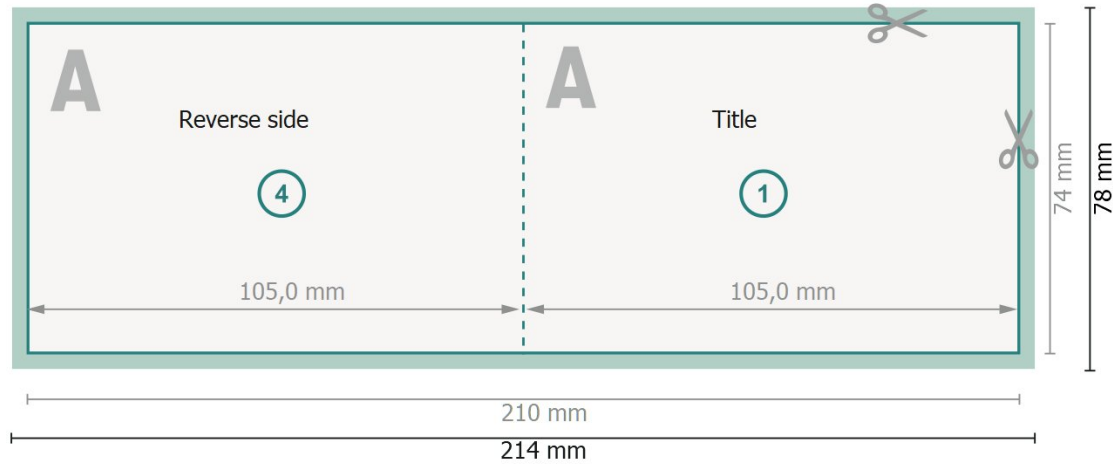

# Klappkarten Querformat, A7

1 fold

Outside

Inside

**Dataformat (incl. 2 mm bleed):**

21,4 x 7,8 cm

**bleed:**

2 mm

**Trimmed size:**

21 x 7,4 cm

**Trimmed size (closed):**

10,5 x 7,4 cm

**Safety margin:**

4 mm

Maintaining space between the text/information and the edge of the trimmed format prevents undesirable cuts.

## Please note:

Allow for trim allowance and safety margin according to instructions.

Arrange background graphics, images or graphics up to the edge of the data format.

Tolerances may occur during production due to cutting, punching and folding processes.

## Explanation of symbols

 Bleed

 Reading direction

 Trimmed size

 Data format

 We will cut/perforate your product here