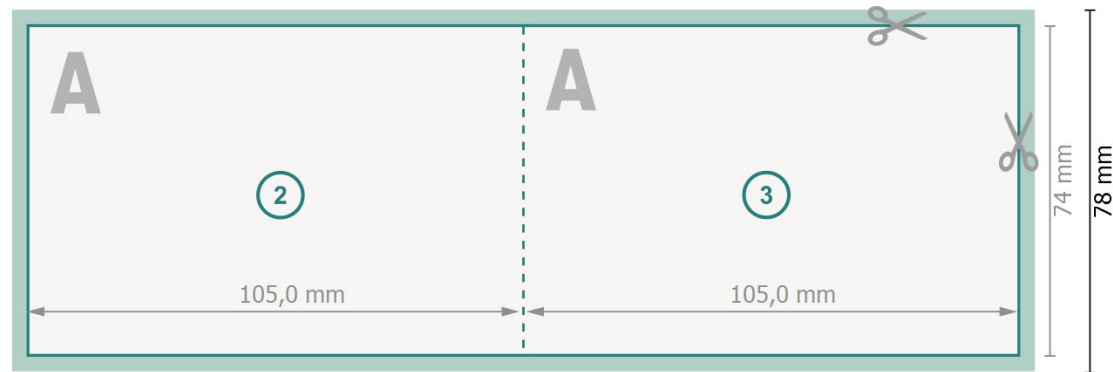

# Klappkarten Querformat, A7

1 fold

Outside

Inside

**Dataformat (incl. 2 mm bleed):**

21,4 x 7,8 cm

**bleed:**

2 mm

**Trimmed size:**

21 x 7,4 cm

**Trimmed size (closed):**

10,5 x 7,4 cm

**Safety margin:**

4 mm

Maintaining space between the text/information and the edge of the trimmed format prevents undesirable cuts.

## Please note:

Allow for trim allowance and safety margin according to instructions.

Arrange background graphics, images or graphics up to the edge of the data format.

Tolerances may occur during production due to cutting, punching and folding processes.