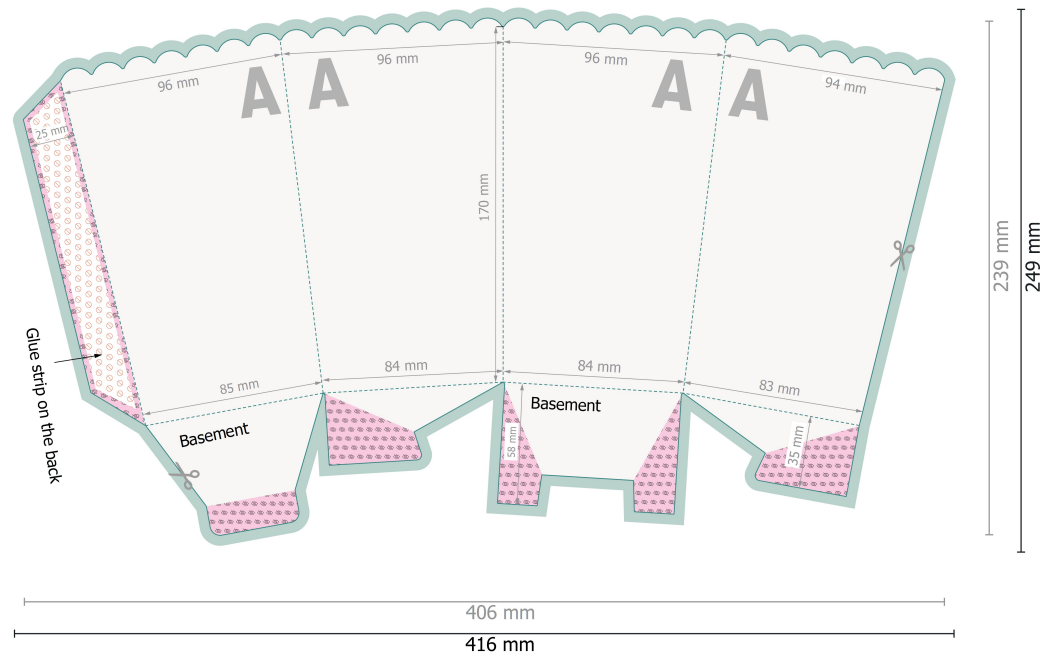

Stammartikel Popcorn Becher S 9,5 x 9,5 x 17,2 cm

with tuck-in bottom

Please remove the die line from the download template before generating your printfiles. Please provide a second file (view file) to specify the position of the die line.

Please note:

Allow for trim allowance and safety margin according to instructions.

Arrange background graphics, images or graphics up to the edge of the data format.

Tolerances may occur during production due to cutting, punching and folding processes.

Printing data: Instructions and templates can be found under the menu item *Printing data* at www.onlineprinters.ie

Dataformat (incl. 5 mm bleed):

41,6 x 24,9 cm

Trimmed size:

40,6 x 23,9 cm

Safety margin:

3 mm

Maintaining space between the text/information and the edge of the trimmed format prevents undesirable cuts.

bleed:

5 mm

Explanation of symbols

-  Bleed
-  Reading direction
-  Trimmed size
-  Data format
-  We will cut/perforate your product here
-  Not printable
-  invisible
-  Creasing/Folding