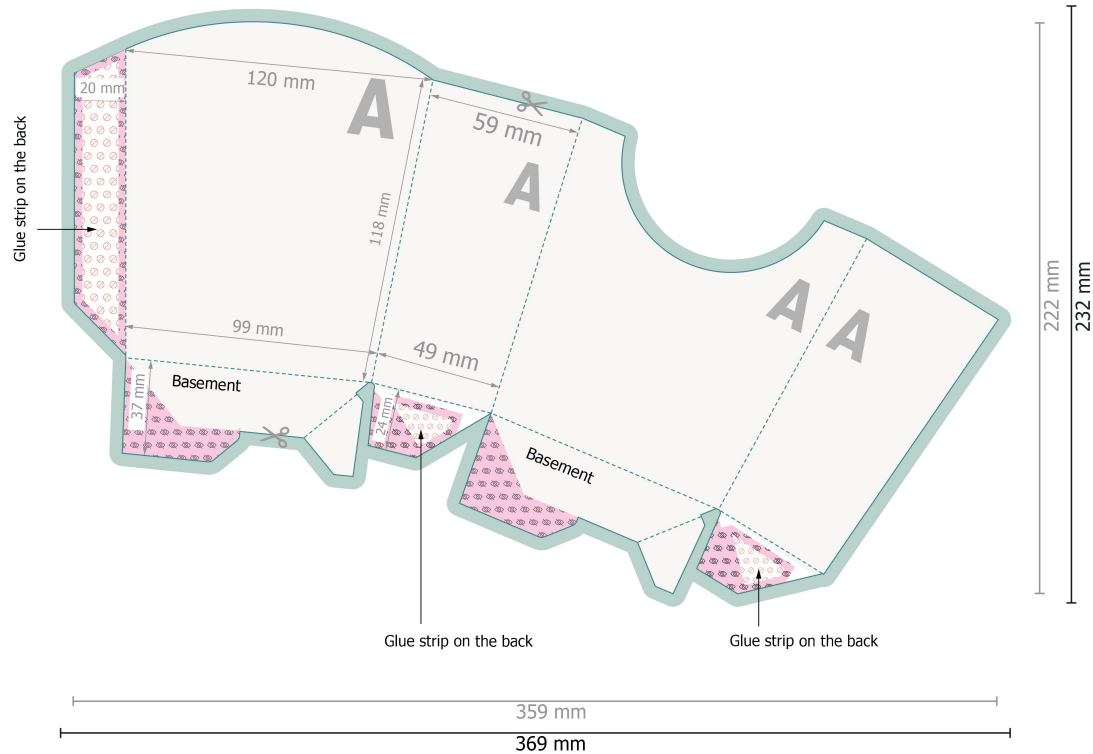

StammartikelPommes-Schachteln M 12 x 5,9 x 13,5 cm

Please remove the die line from the download template before generating your printfiles.
Please provide a second file (view file) to specify the position of the die line.

Please note:

Allow for trim allowance and safety margin according to instructions.

Arrange background graphics, images or graphics up to the edge of the data format.

Tolerances may occur during production due to cutting, punching and folding processes.

Printing data: Instructions and templates can be found under the menu item *Printing data* at www.onlineprinters.ie

Dataformat (incl. 5 mm bleed):

36,9 x 23,2 cm

Trimmed size:

35,9 x 22,2 cm

Safety margin:

3 mm

Maintaining space between the text/information and the edge of the trimmed format prevents undesirable cuts.

bleed:

5 mm

Explanation of symbols

 Bleed

 Reading direction

 Trimmed size