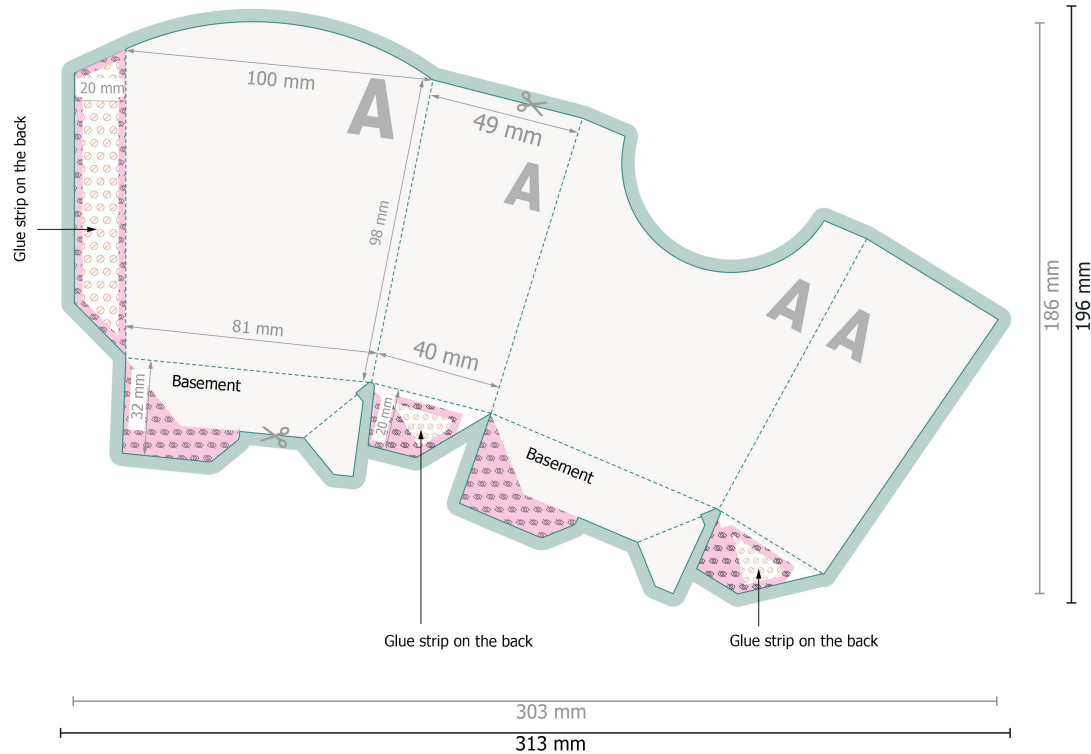

StammartikelPommes-Schachteln S 10 x 5 x 11,3 cm

Please remove the die line from the download template before generating your printfiles.
Please provide a second file (view file) to specify the position of the die line.

Please note:

Allow for trim allowance and safety margin according to instructions.

Arrange background graphics, images or graphics up to the edge of the data format.

Tolerances may occur during production due to cutting, punching and folding processes.

Printing data: Instructions and templates can be found under the menu item *Printing data* at www.onlineprinters.ie

Dataformat (incl. 5 mm bleed):

31,3 x 19,6 cm

Trimmed size:

30,3 x 18,6 cm

Safety margin:

3 mm

Maintaining space between the text/information and the edge of the trimmed format prevents undesirable cuts.

bleed:

5 mm

Explanation of symbols

 Bleed

 Reading direction

 Trimmed size