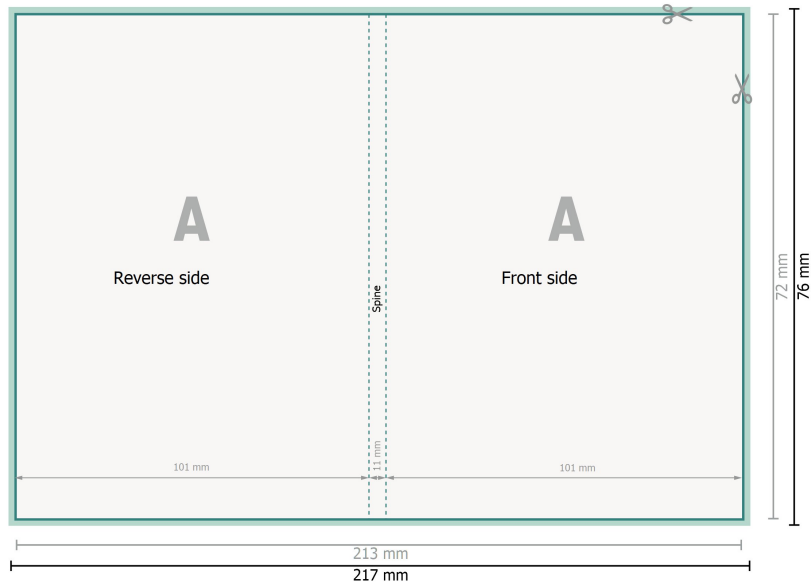

Sticky notes, Portrait, 7.2 x 10 cm, 4/0  
opens to the left

**bleed:**  
2 mm

**Trimmed size:**  
7,2 x 10 cm

**Safety margin:**  
4 mm

Maintaining space between the text/information and the edge of the trimmed format prevents undesirable cuts.

### Explanation of symbols

 Bleed

 Reading direction

 Trimmed size

 Data format

 We will cut/perforate your product here

### Please note:

Allow for trim allowance and safety margin according to instructions.

Arrange background graphics, images or graphics up to the edge of the data format.

Tolerances may occur during production due to cutting, punching and folding processes.

**bleed:**  
2 mm

**Trimmed size:**  
7,2 x 10 cm

**Safety margin:**  
4 mm

Maintaining space between the text/information and the edge of the trimmed format prevents undesirable cuts.