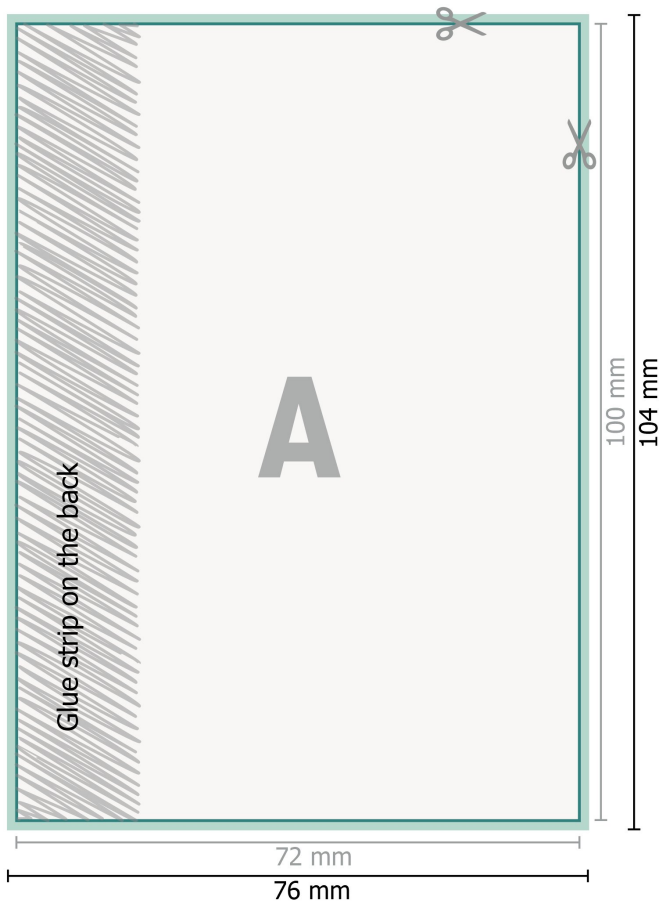

Sticky notes, Portrait, 7.2 x 10 cm, 4/0  
opens to the left

**bleed:**  
2 mm

**Trimmed size:**  
7,2 x 10 cm

**Safety margin:**  
4 mm

Maintaining space between the text/information and the edge of the trimmed format prevents undesirable cuts.

### Please note:

Allow for trim allowance and safety margin according to instructions.

Arrange background graphics, images or graphics up to the edge of the data format.

Tolerances may occur during production due to cutting, punching and folding processes.

Printing data: Instructions and templates can be found under the menu item *Printing data* at [www.onlineprinters.ie](http://www.onlineprinters.ie)

Sticky notes, Portrait, 7.2 x 10 cm, 4/0  
opens to the left

**bleed:**  
2 mm

**Trimmed size:**  
7,2 x 10 cm

**Safety margin:**  
4 mm

Maintaining space between the text/information and the edge of the trimmed format prevents undesirable cuts.