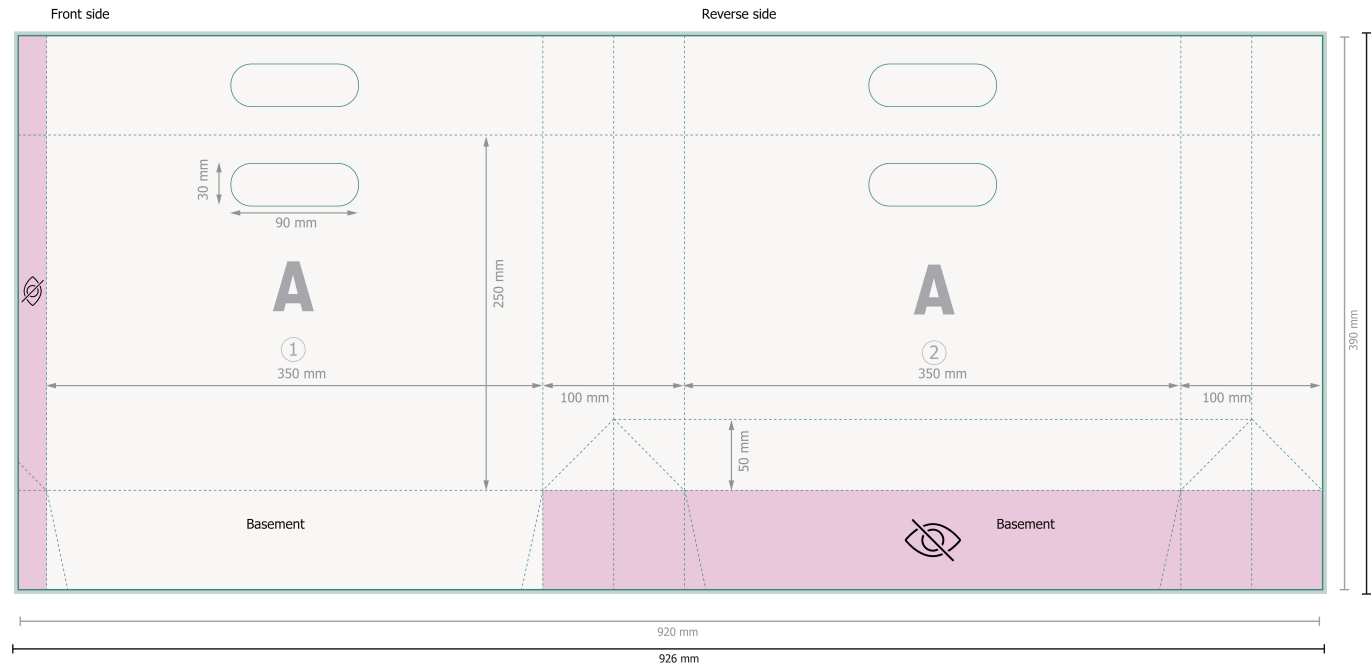

CLASSIC paper bags with die cut handles, 35 x 25 x 10 cm

Please remove the die line from the download template before generating your printfiles.
Please provide a second file (view file) to specify the position of the die line.

Dataformat (incl. 3 mm bleed):

92,6 x 39,6 cm

Trimmed size:

92 x 39 cm

Trimmed size (closed):

35 x 25 cm

Safety margin:

5 mm

Maintaining space between the text/information and the edge of the trimmed format prevents undesirable cuts.

Explanation of symbols

 Bleed

 Reading direction

 Trimmed size

 Data format

 invisible

Please note:

Allow for trim allowance and safety margin according to instructions.

Arrange background graphics, images or graphics up to the edge of the data format.

Tolerances may occur during production due to cutting, punching and folding processes.