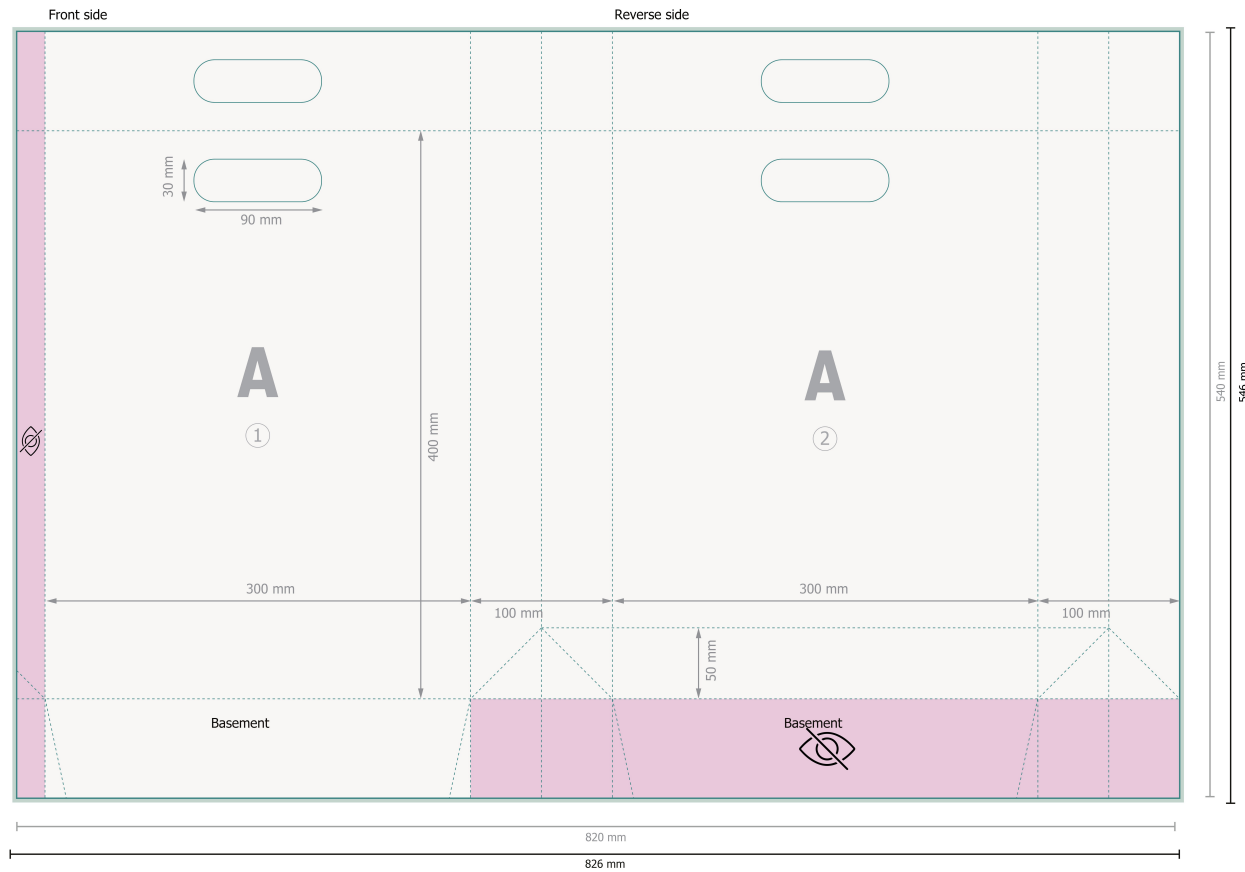

## Dataformat (incl. 3 mm bleed):

82,6 x 54,6 cm

## Trimmed size:

82 x 54 cm

## Trimmed size (closed):

30 x 40 cm

## Explanation of symbols

 Bleed

 Reading direction

 Trimmed size

 Data format

 invisible