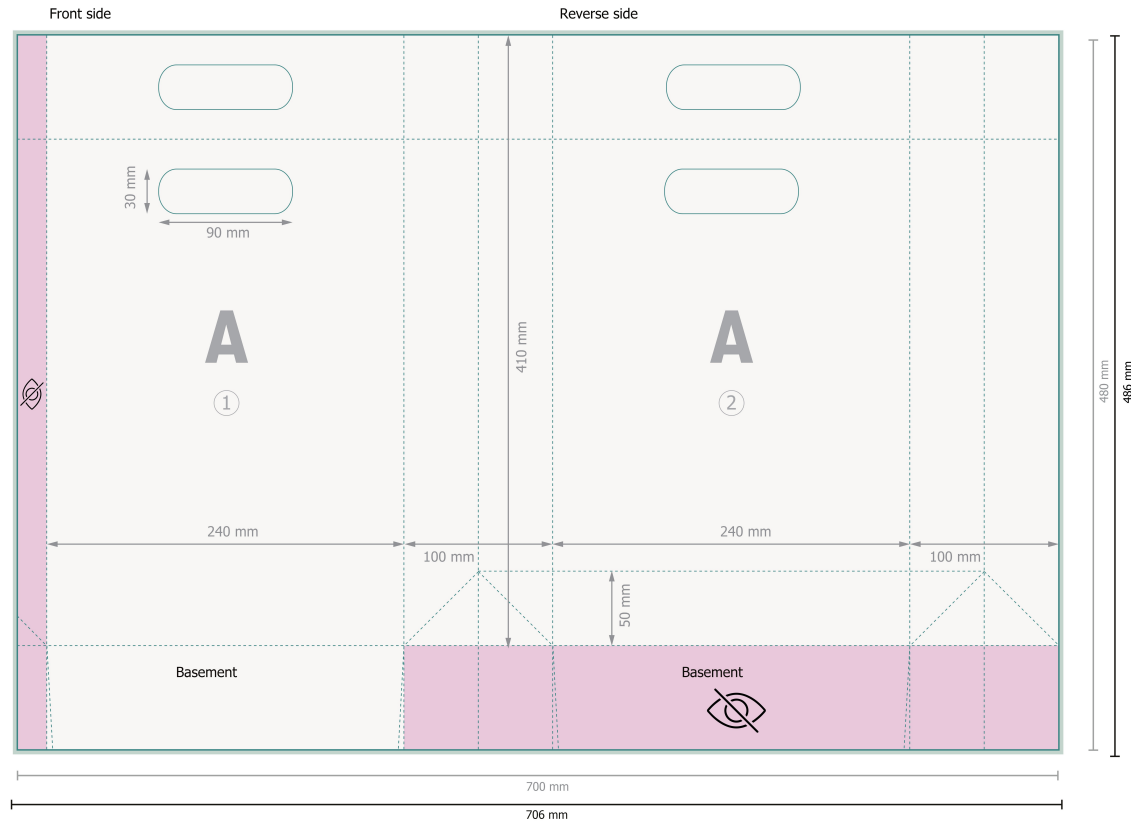

Nat. paper die cut handle bags, 24 x 34 x 10 cm

Dataformat (incl. 3 mm bleed):

70,6 x 48,6 cm

Trimmed size:

70 x 48 cm

Trimmed size (closed):

24 x 34 cm

Safety margin:

5 mm

Maintaining space between the text/information and the edge of the trimmed format prevents undesirable cuts.

Please remove the die line from the download template before generating your printfiles.
Please provide a second file (view file) to specify the position of the die line.

Explanation of symbols

 Bleed

 Reading direction

 Trimmed size

 Data format

 invisible

Please note:

Allow for trim allowance and safety margin according to instructions.

Arrange background graphics, images or graphics up to the edge of the data format.

Tolerances may occur during production due to cutting, punching and folding processes.

Printing data: Instructions and templates can be found under the menu item *Printing data* at www.onlineprinters.ie