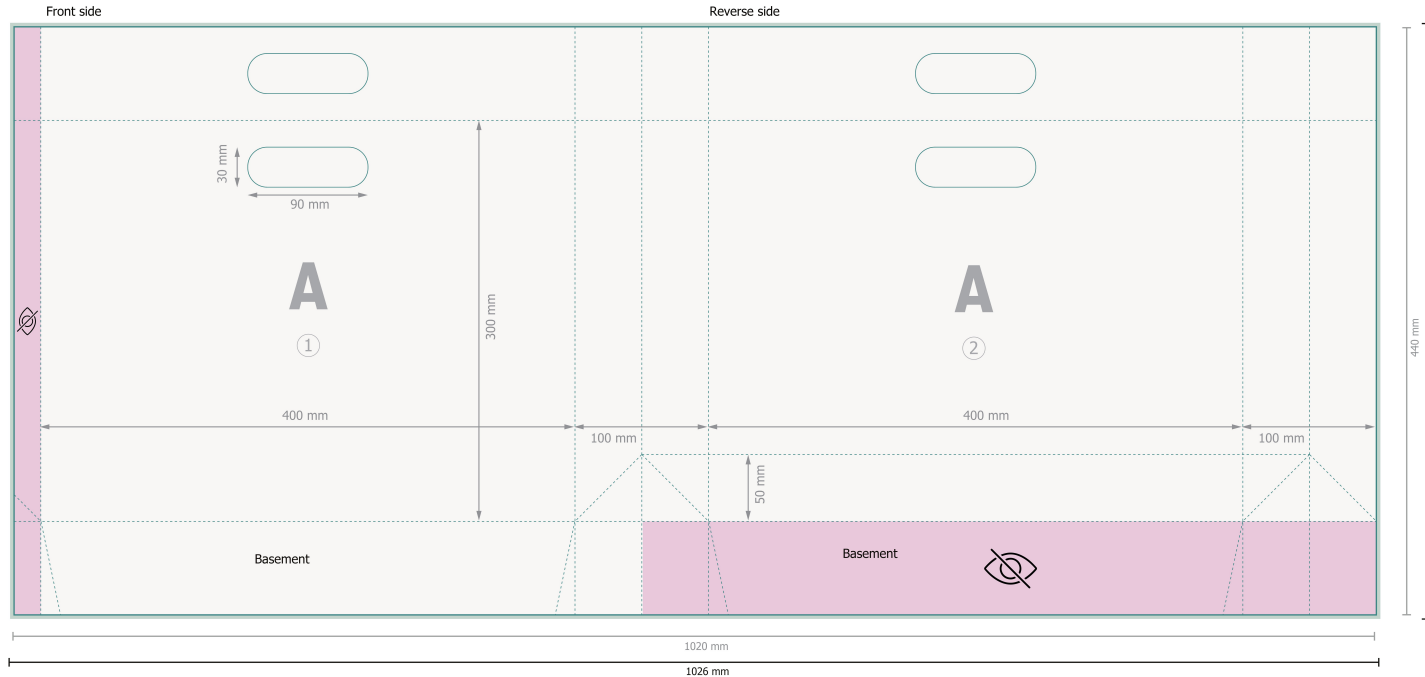

STANDARD paper bags with die cut handles, 40 x 30 x 10 cm

Dataformat (incl. 3 mm bleed):

102,6 x 44,6 cm

Trimmed size:

102 x 44 cm

Trimmed size (closed):

40 x 30 cm

Safety margin:

5 mm

Maintaining space between the text/information and the edge of the trimmed format prevents undesirable cuts.

Please remove the die line from the download template before generating your printfiles.
Please provide a second file (view file) to specify the position of the die line.

Explanation of symbols

 Bleed

 Reading direction

 Trimmed size

 Data format

 invisible

Please note:

Allow for trim allowance and safety margin according to instructions.

Arrange background graphics, images or graphics up to the edge of the data format.

Tolerances may occur during production due to cutting, punching and folding processes.

Printing data: Instructions and templates can be found under the menu item *Printing data* at www.onlineprinters.ie