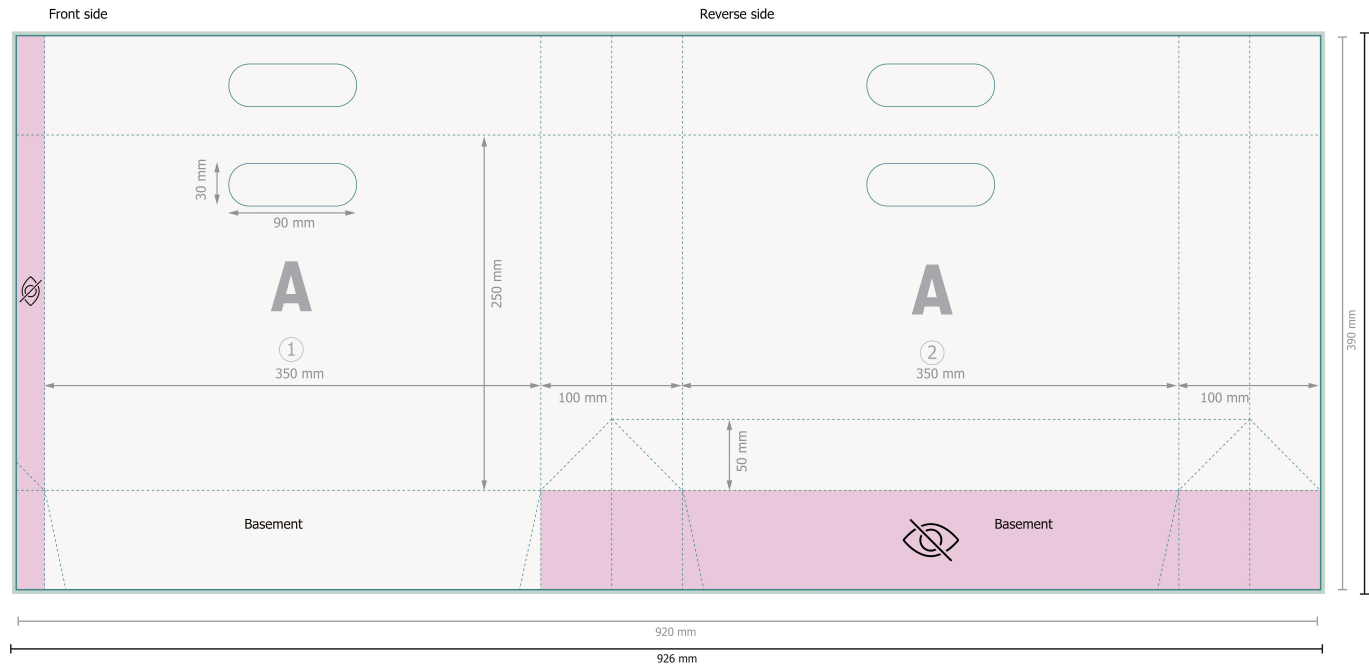

STANDARD paper bags with die cut handles, 35 x 25 x 10 cm

Please remove the die line from the download template before generating your printfiles.
Please provide a second file (view file) to specify the position of the die line.

Dataformat (incl. 3 mm bleed):

92,6 x 39,6 cm

Trimmed size:

92 x 39 cm

Trimmed size (closed):

35 x 25 cm

Safety margin:

5 mm

Maintaining space between the text/information and the edge of the trimmed format prevents undesirable cuts.

Explanation of symbols

 Bleed

 Reading direction

 Trimmed size

 Data format

 invisible

Please note:

Allow for trim allowance and safety margin according to instructions.

Arrange background graphics, images or graphics up to the edge of the data format.

Tolerances may occur during production due to cutting, punching and folding processes.