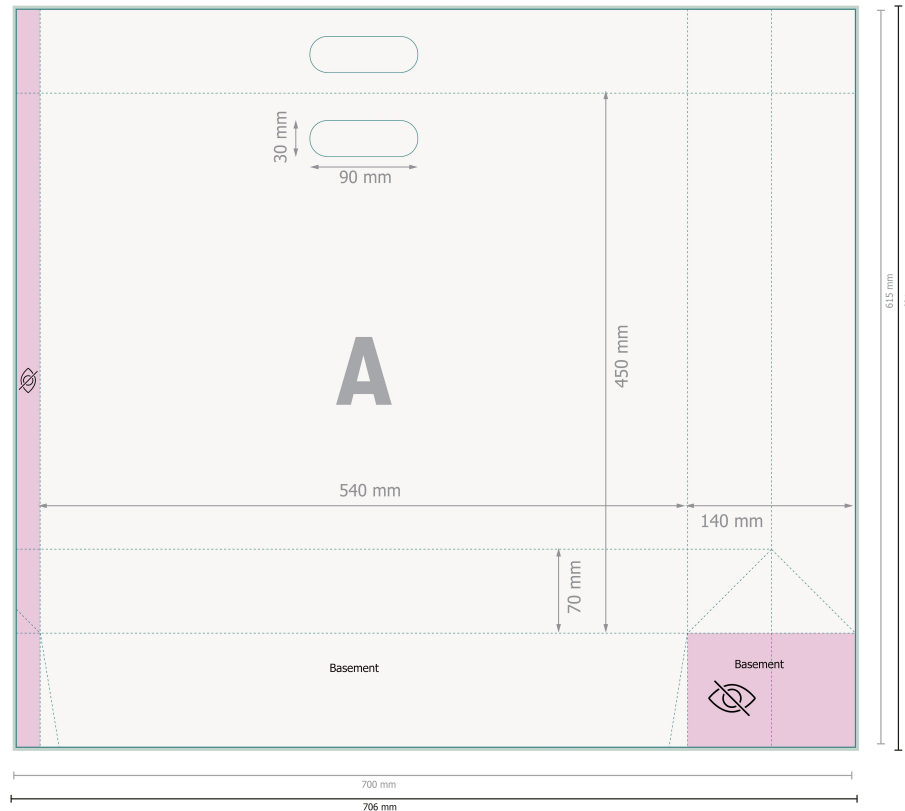

CLASSIC paper bags with die cut handles, 54 x 45 x 14 cm

Please remove the die line from the download template before generating your printfiles.
Please provide a second file (view file) to specify the position of the die line.

Please note:

Allow for trim allowance and safety margin according to instructions.

Arrange background graphics, images or graphics up to the edge of the data format.

Tolerances may occur during production due to cutting, punching and folding processes.

Printing data: Instructions and templates can be found under the menu item *Printing data* at www.onlineprinters.ie

Dataformat (incl. 3 mm bleed):

70,6 x 62,1 cm

Trimmed size:

70 x 61,5 cm

Trimmed size (closed):

54 x 45 cm

Safety margin:

5 mm

Maintaining space between the text/information and the edge of the trimmed format prevents undesirable cuts.

Explanation of symbols

 Bleed

 Reading direction

 Trimmed size